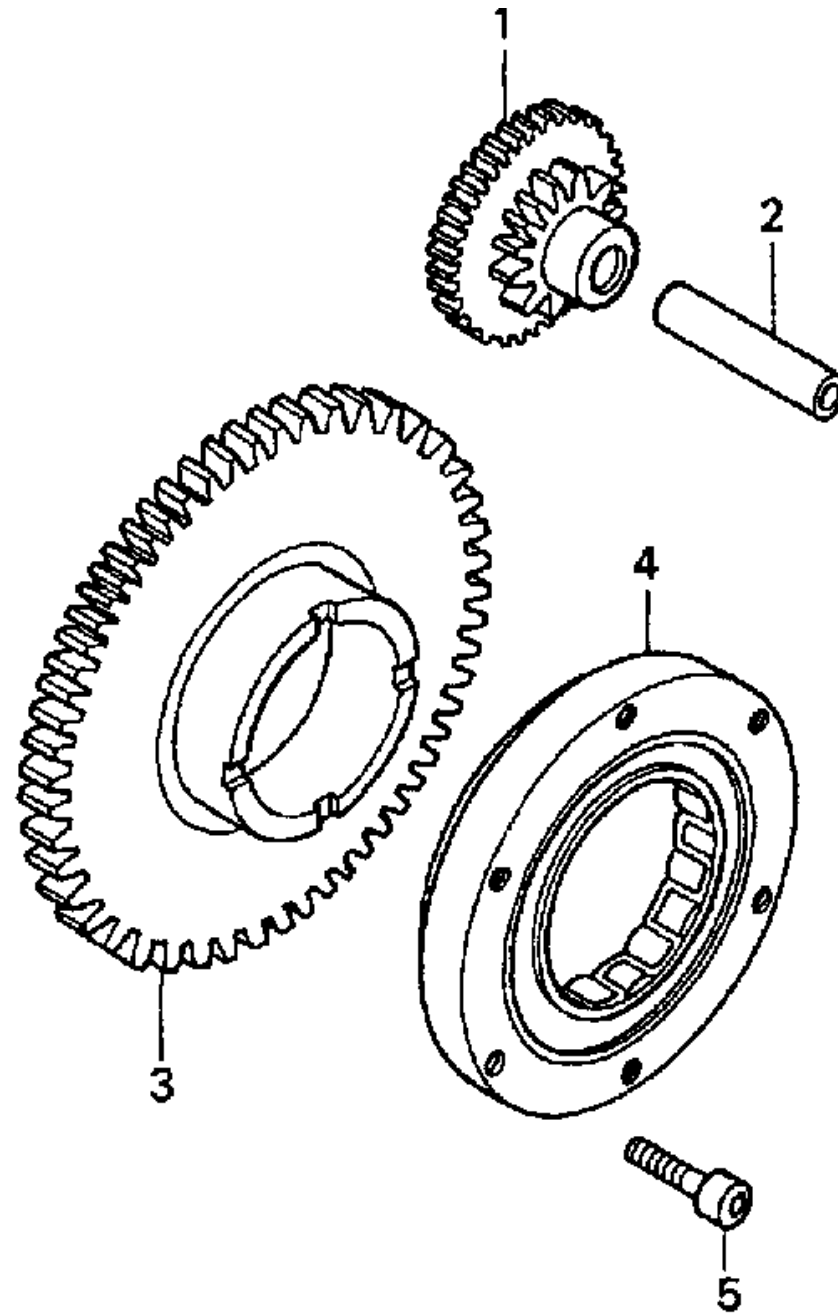

1998 HONDA CBR900RR
STARTER CLUTCH

CLICK BELOW FOR MORE INFO

No.	Part No.	Description
1	28101-MV9-670	GEAR (47T/10T)
2	28102-ME9-000	PIN (10X44)
3	28110-MAL-A00	GEAR, STARTER DRIVEN
4	28125-MV9-672	OUTER COMP.
5	90085-413-781	BOLT, SOCKET (6MM)

partsfishFront