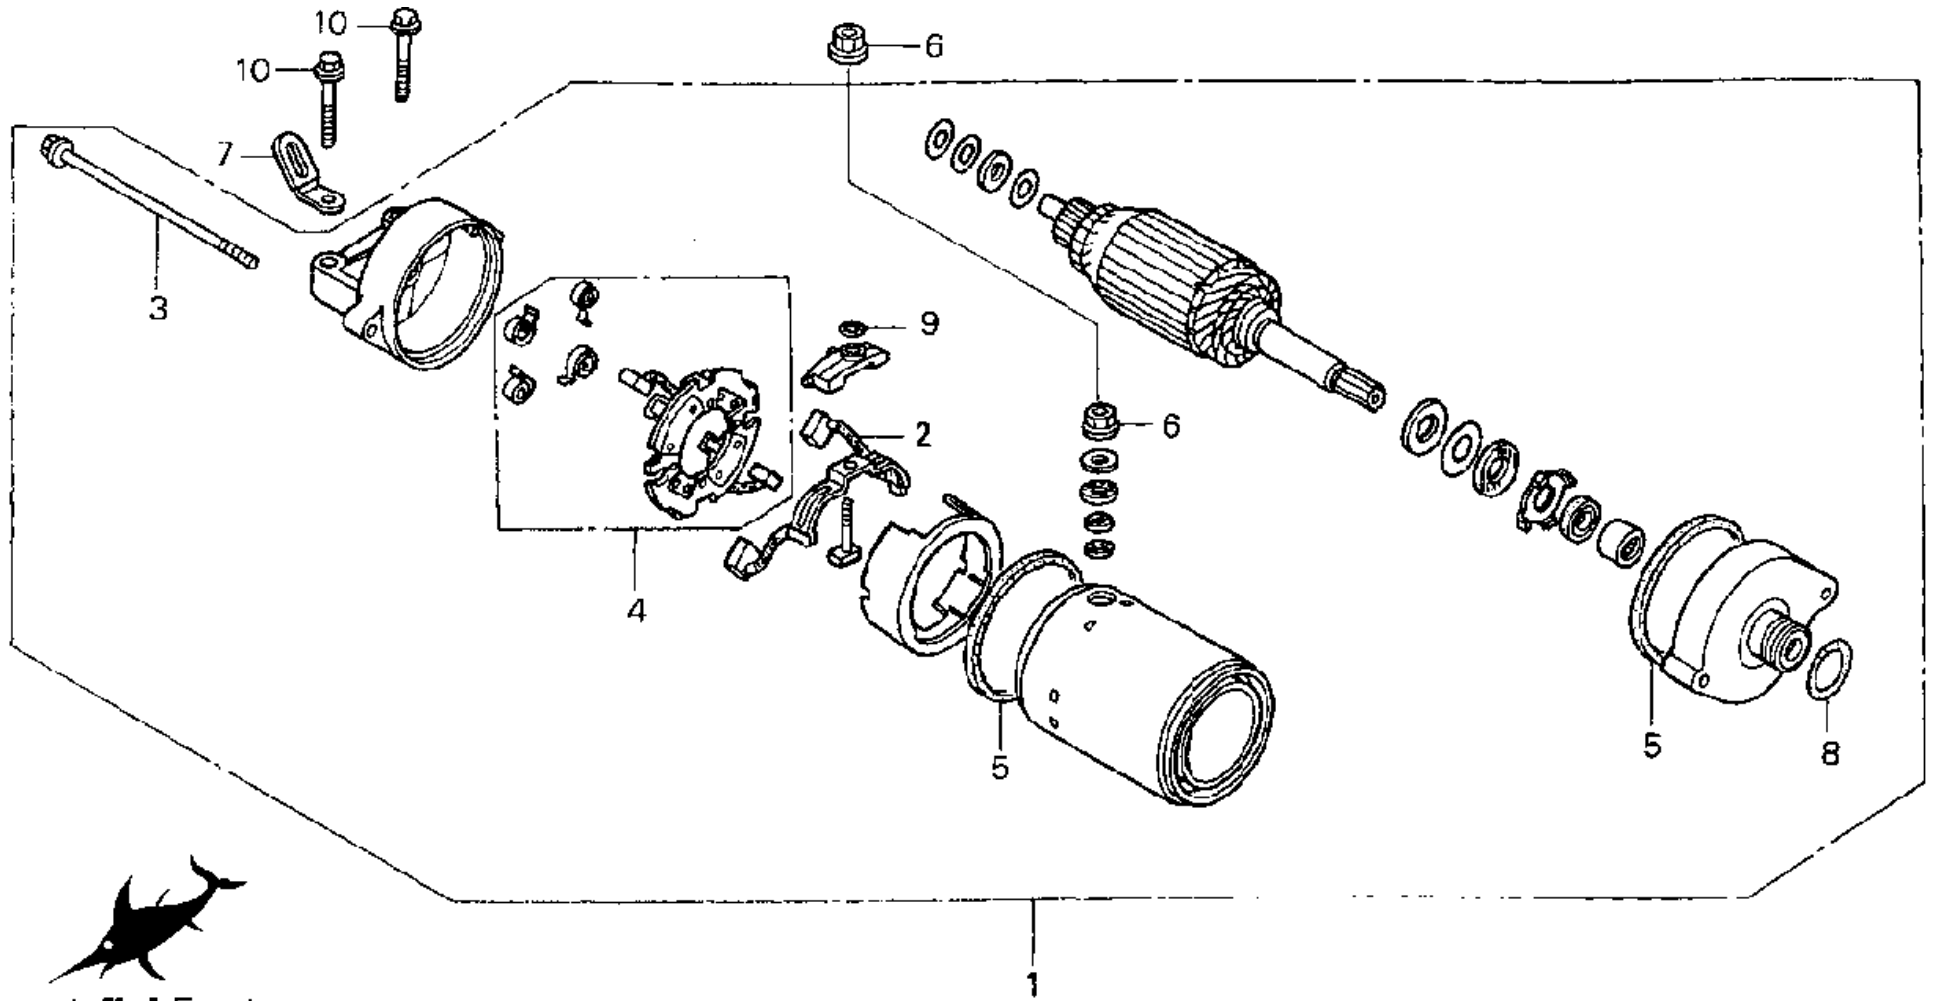

1998 HONDA CBR900RR

STARTER MOTOR

CLICK BELOW FOR MORE INFO

No.	Part No.	Description
1	31200-MV9-671	MOTOR ASSY., STARTER
2	31201-MR6-008	TERMINAL SET, BRUSH
3	31205-MV9-671	BOLT, SETTING
4	31206-MR6-008	HOLDER SET, BRUSH
5	31207-KS5-901	RING
6	90071-MB0-000	NUT-WASHER (6MM)
7	90601-KJ9-000	CLIP (4X50)
8	91312-MG7-003	O-RING (24.4X3.1)
9	91320-MB0-000	O-RING
10	95701-06028-00	BOLT, FLANGE (6X28)