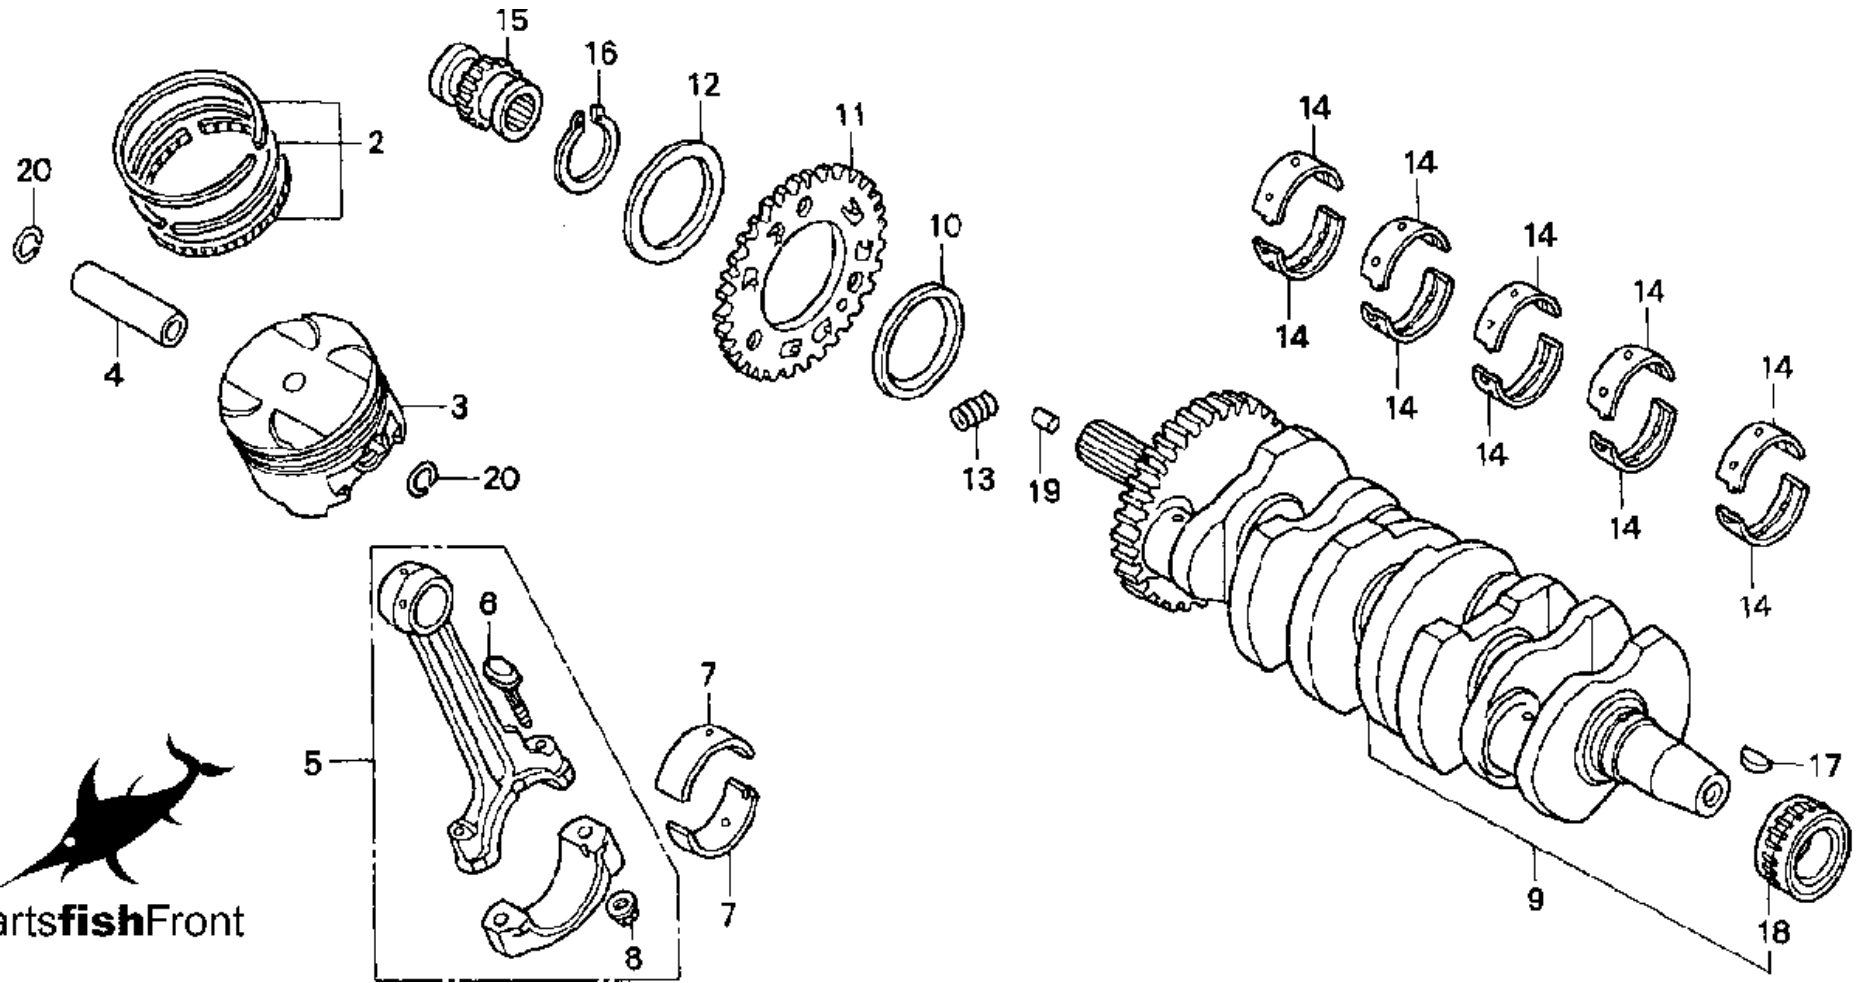

1998 HONDA CBR900RR

CYLINDER HEAD

CLICK BELOW FOR MORE INFO

No.	Part No.	Description
1	12010-MAS-L00	CYLINDER HEAD ASSY.
2	12204-MW0-305	GUIDE, VALVE (OS)
3	12251-MAS-E01	GASKET, CYL HD
4	16211-MAS-E00	INSULATOR
5	16215-MV4-000	CAP, BOOSTER
6	16217-MAS-E00	BAND A, INSULATOR
7	16218-MAS-E00	BAND B, INSULATOR
8	16222-MV4-300	NUT, SQUARE (5MM)
9	17113-KEA-000	JOINT, BOOST
10	90005-MAS-E00	BOLT (5X28)
11	90007-MAL-A00	BOLT-WASHER (9X95)
12	90016-KT7-000	BOLT, FLANGE (6X37)
13	90017-MA6-000	BOLT, FLG (6X45.5)
14	90035-MM5-000	BOLT, STUD (8X24)
15	90089-MN8-000	BOLT, SOCKET (5X8)
16	90452-323-000	WASHER (5MM)
17	93500-05032-0G	SCREW, PAN (5X32)
18	94301-08200	PIN, DOWEL (8X20)
19	94301-10160	PIN, DOWEL (10X16)
20	95002-02070	CLIP, TUBE (B7)
21	96001-06045-00	BOLT, FLANGE (6X45)
22	98059-59926	SPARK PLUG (U27FER9)