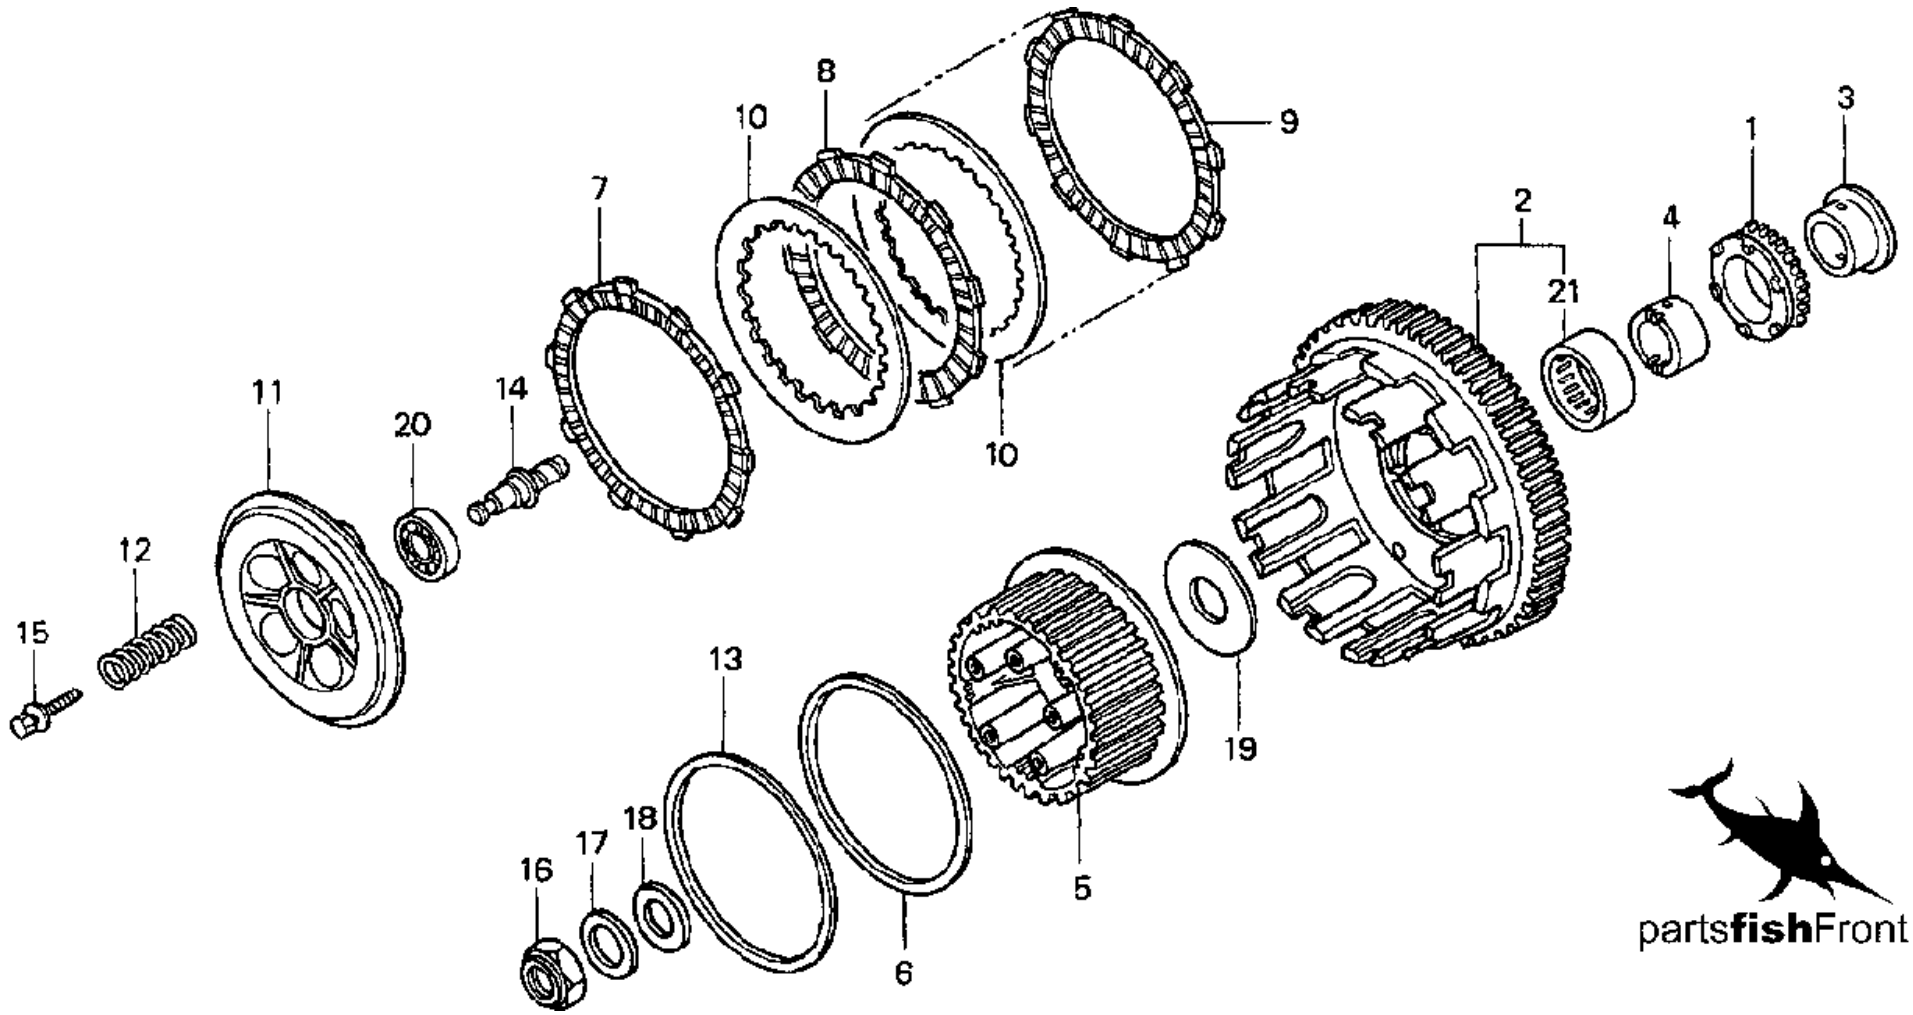

1998 HONDA CBR900RR

CAUTION LABEL

CLICK BELOW FOR MORE INFO

No.	Part No.	Description
1	16975-MAS-300	MARK, PETCOCK
2	87135-MAS-L00	DIAGRAM
3	87139-463-670	LABEL, HIGH ALTITUDE
4	87505-MAS-A00	LABEL, TIRE
5	87507-MW3-970	LABEL, DRIVE CHAIN
6	87512-MY3-670	LABEL, LOADING
7	87523-MZ3-300	LABEL (2.0KG)
8	87560-MZ0-670	LABEL, DRIVE
9	87565-MAS-A00ZA	LABEL *NH1* (TYPE1)
9	87565-MAS-A00ZB	LABEL *R158* (TYPE2)
9	87565-MAS-A00ZC	LABEL *Y124* (TYPE3)
10	87508-MK6-670	LABEL

1998 HONDA CBR900RR

CLUTCH

CLICK BELOW FOR MORE INFO

No.	Part No.	Description
1	15131-MAS-003	SPROCKET (25T)
2	22100-MAS-E00	OUTER COMP., CLUTCH
3	22116-MV9-660	COLLAR
4	22117-MW0-000	COLLAR, DISTANCE
5	22120-MAS-E00	CENTER, CLUTCH
6	22125-ML7-000	SEAT, JUDDER SPRING
7	22201-MAE-000	DISK, CL FRICTION
8	22201-MAS-E00	DISK, CL FRICTION
9	22202-MAE-000	DISK B, CL FRICTION
10	22321-MAS-000	PLATE, CLUTCH
11	22350-MAS-E00	PLATE, CLU PRESS
12	22401-MAS-E00	SPRING, CLUTCH
13	22402-MAS-E00	SPRING, JUDDER
14	22847-MAE-000	PIN, CLUTCH LIFTER
15	90024-MAS-000	BOLT-WASHER (6X28)
16	90231-MM5-000	NUT, LOCK (22MM)
17	90432-MM5-000	WASHER (22MM)
18	90451-KG4-000	WASHER (22X39X2)
19	90459-MM4-000	WASHER (60X25X2)
20	91009-MAS-003	BEARING (16003)
21	91026-MV9-671	BEARING (35X42X23)