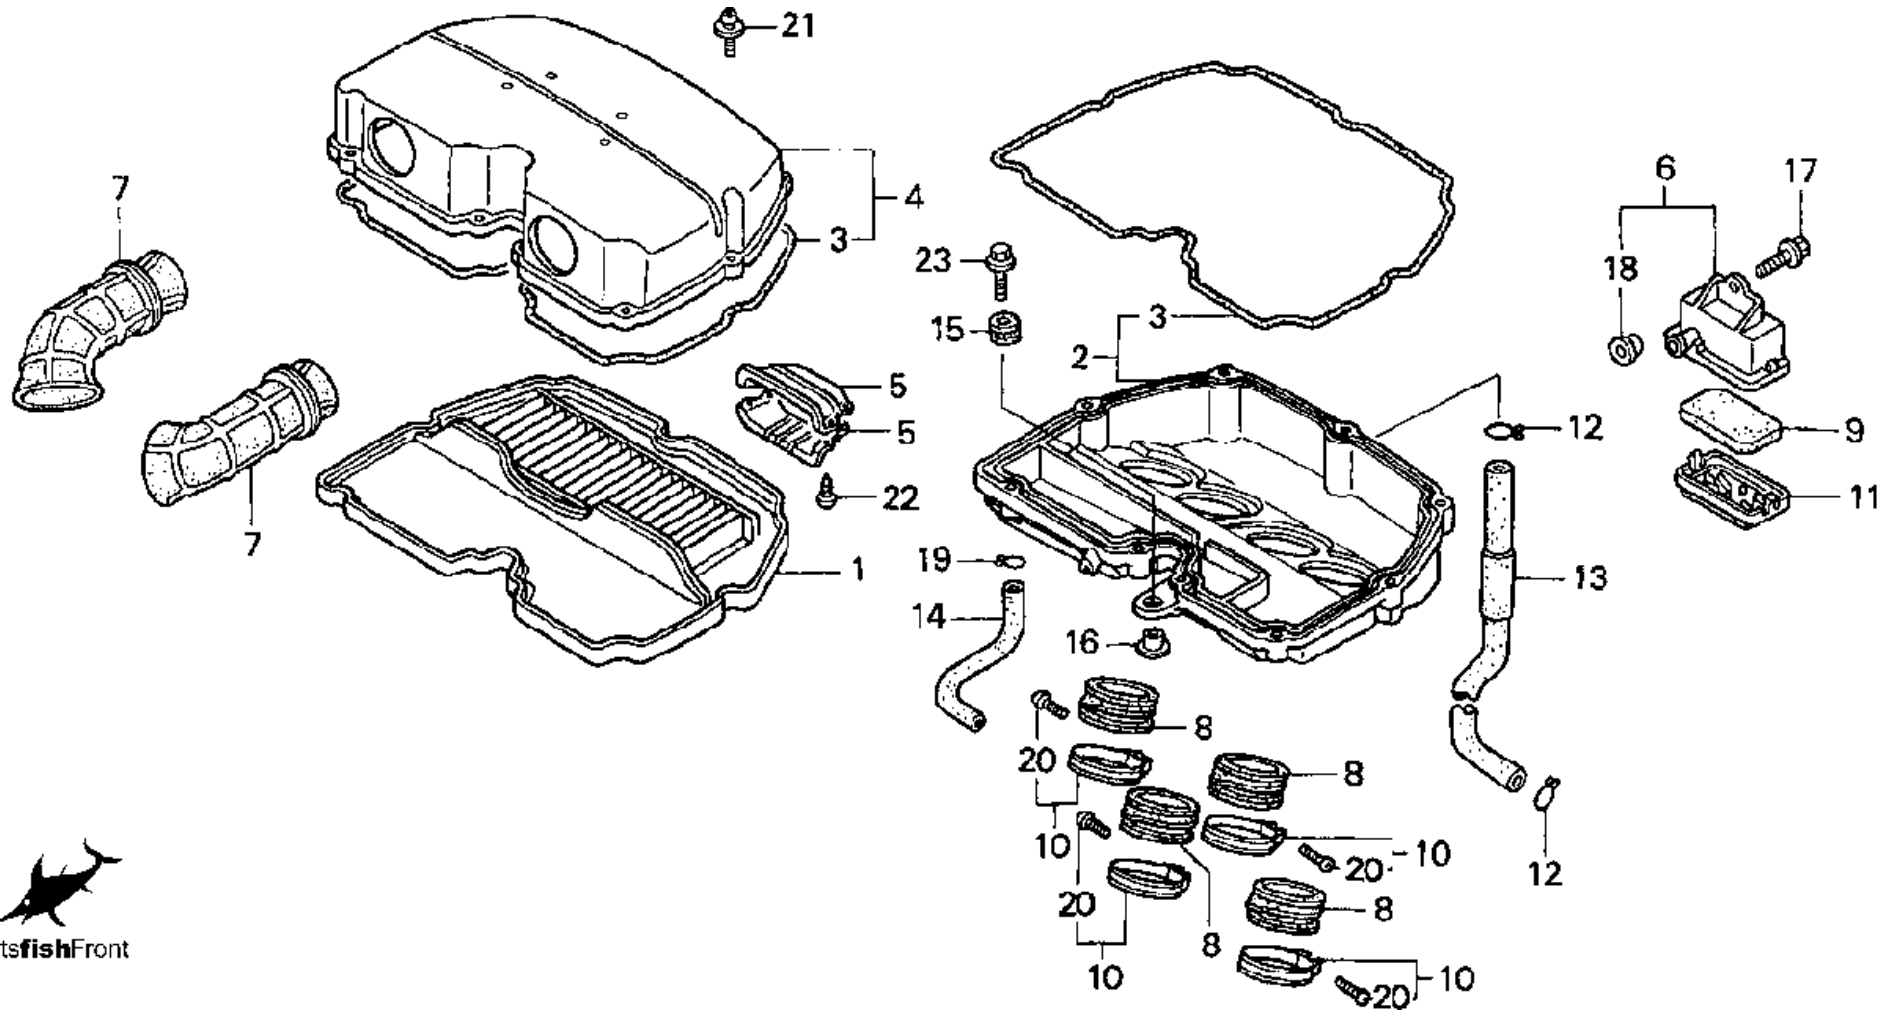

1998 HONDA 900RR

PARTS INFO & DRAWINGS

1998 HONDA CBR900RR

AIR CLEANER

CLICK BELOW FOR MORE INFO

No.	Part No.	Description
1	17210-MW0-000	ELEMENT, AIR CLEANER
2	17221-MW0-750	HOUSING, AIR CLEANER
3	17222-MW0-300	SEAL, A/CLNR HSG
4	17231-MW0-000	COVER, A/CLNR HSG
5	17235-MW0-000	DUCT, A/CLNR (INNER)
6	17251-KT8-000	CASE, SUB A/CLNR
7	17251-MW0-000	DUCT
8	17253-MW0-300	TUBE
9	17254-KAZ-000	FILTER, SUB A/CLNR
10	17255-MN1-670	BAND
11	17256-MM4-000	COVER, SUB A/CLNR
12	17369-KB4-670	CLIP, BREATHER TUBE
13	17460-MW0-750	HOSE, AIR SUCTION
14	17551-MW0-000	TUBE, BREATHER
15	80101-165-000	RUBBER, RR.
16	84706-163-670	COLLAR
17	90004-GHB-620	BOLT, FLANGE (6X14)
18	90522-028-000	WASHER
19	90646-657-000	CLIP (16MM)
20	93500-04025-0G	SCREW, PAN (4X25)
21	93891-05016-07	SCREW-WASHER (5X16)
22	93913-24220	SCREW, TAP (4X12)
23	96300-06018-00	BOLT, FLANGE (6X18)