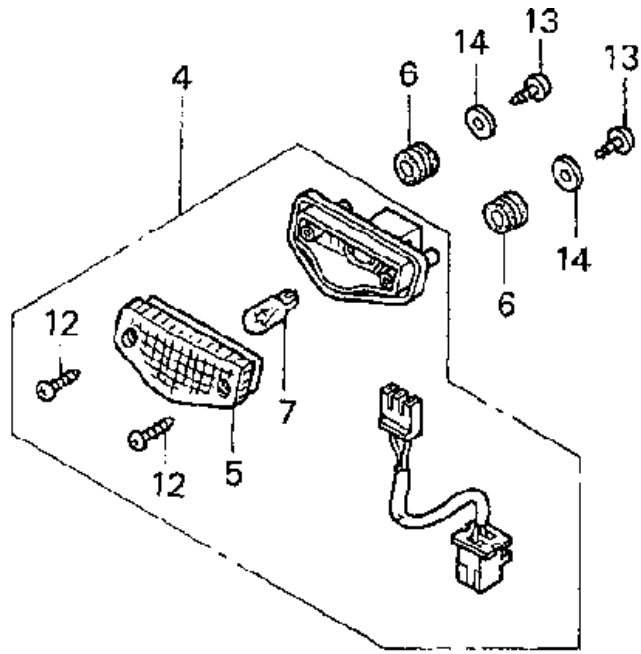

1998 HONDA CBR900RR

HEADLIGHT

CLICK BELOW FOR MORE INFO

No.	Part No.	Description
1	33102-MAS-U01	UNIT, HEADLIGHT
2	33112-MM5-601	COVER, RUBBER
3	33113-MAT-611	PIPE, CLIP
4	33180-MAS-G01	LIGHT, POSITION
5	33181-GBL-711	LENS, POSITION LIGHT
6	33181-MBB-000	RUBBER
7	33301-SA0-741	BULB (12V5W)
8	34901-MS2-671	BULB (12V 45/45W)
9	61306-167-000	NUT
10	93894-05018-07	SCREW-WASHER (5X18)
11	93894-05025-07	SCREW-WASHER (5X25)
12	93901-24310	SCREW, TAP (4X12)
13	93903-24110	SCREW, TAPPING (4X8)
14	94103-04800	WASHER, PLAIN (4MM)