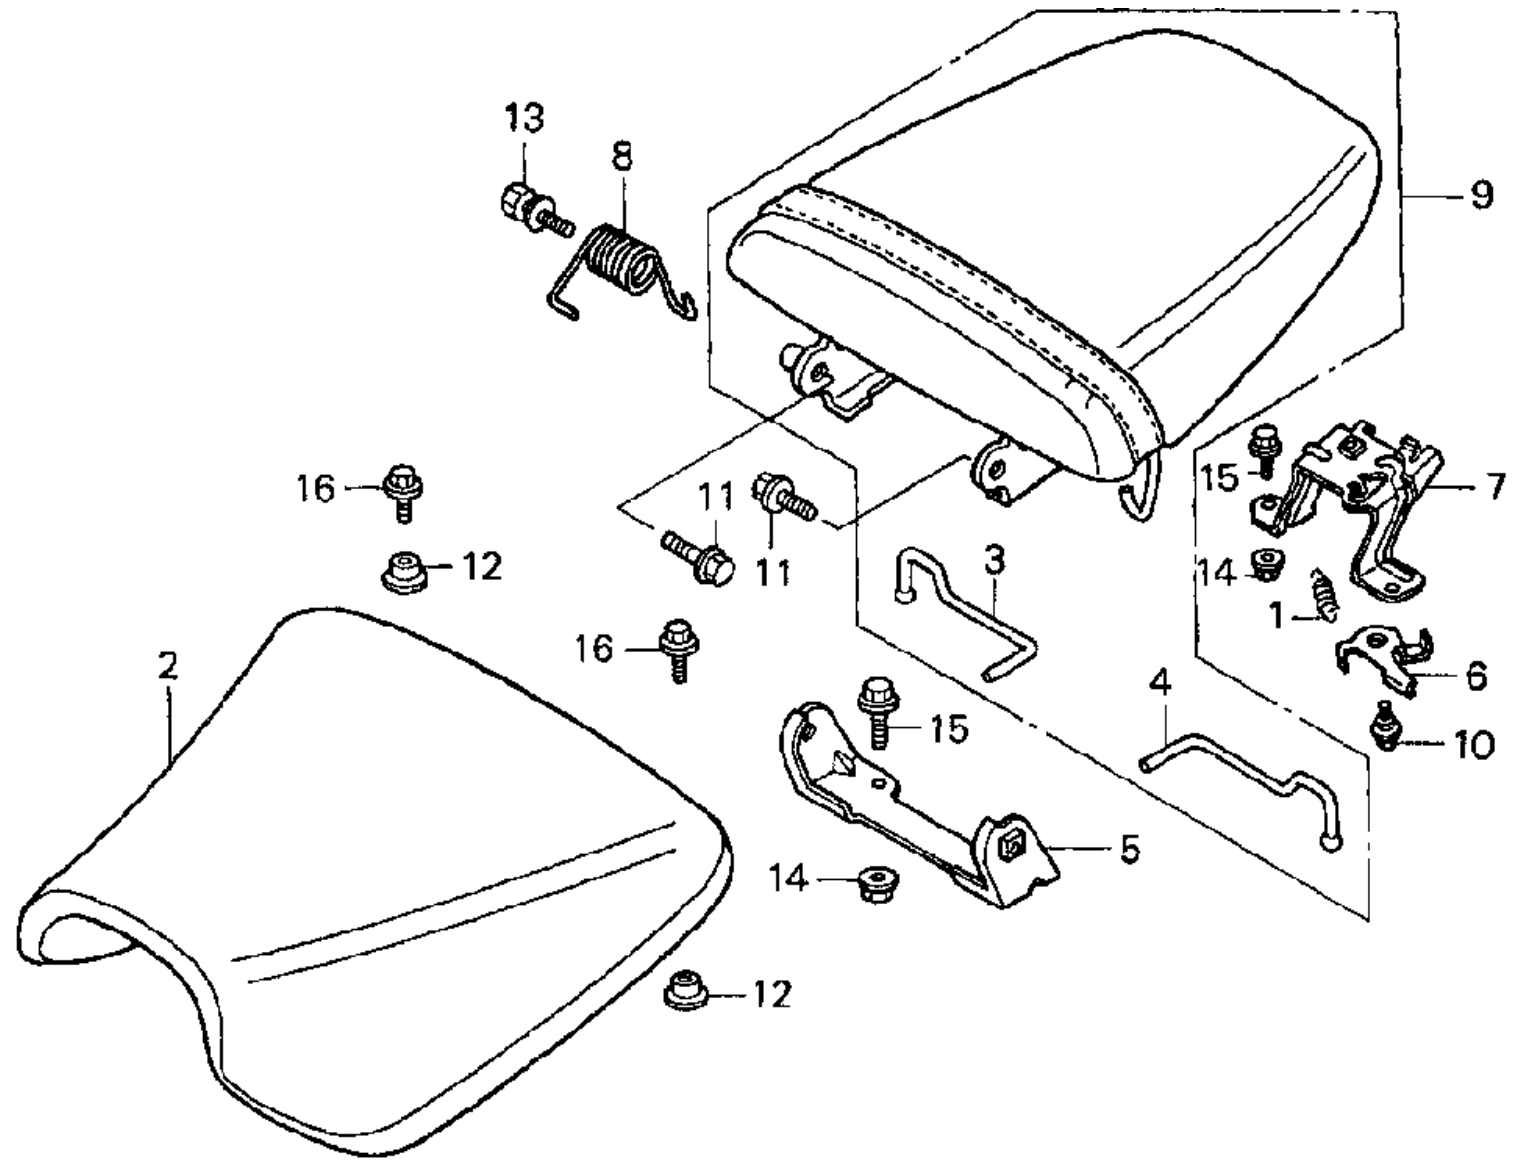

1998 HONDA CBR900RR

SEAT

CLICK BELOW FOR MORE INFO

No.	Part No.	Description
1	24641-166-000	SPRING
2	77100-MW0-000	SEAT ASSY.
3	77205-KBV-000	HOOK A, ROPE
4	77206-KBV-000	HOOK B, ROPE
5	77231-MAS-E00	PLATE, SEAT LOCK
6	77232-MAS-E00	PLATE, SEAT LOCK
7	77233-MAS-E00	STAY, SEAT LOCK
8	77233-MW0-000	SPRING
9	77300-MAS-E00ZA	SEAT, PILLION *NH1L*
10	90105-GB6-920	BOLT, SWITCH CASE
11	90111-162-000	BOLT, FLANGE (6MM)
12	90522-028-000	WASHER
13	93404-06012-00	BOLT-WASHER (6X12)
14	94050-06000	NUT, FLANGE (6MM)
15	96300-06012-00	BOLT, FLANGE (6X12)
16	96300-06020-00	BOLT, FLANGE (6X20)