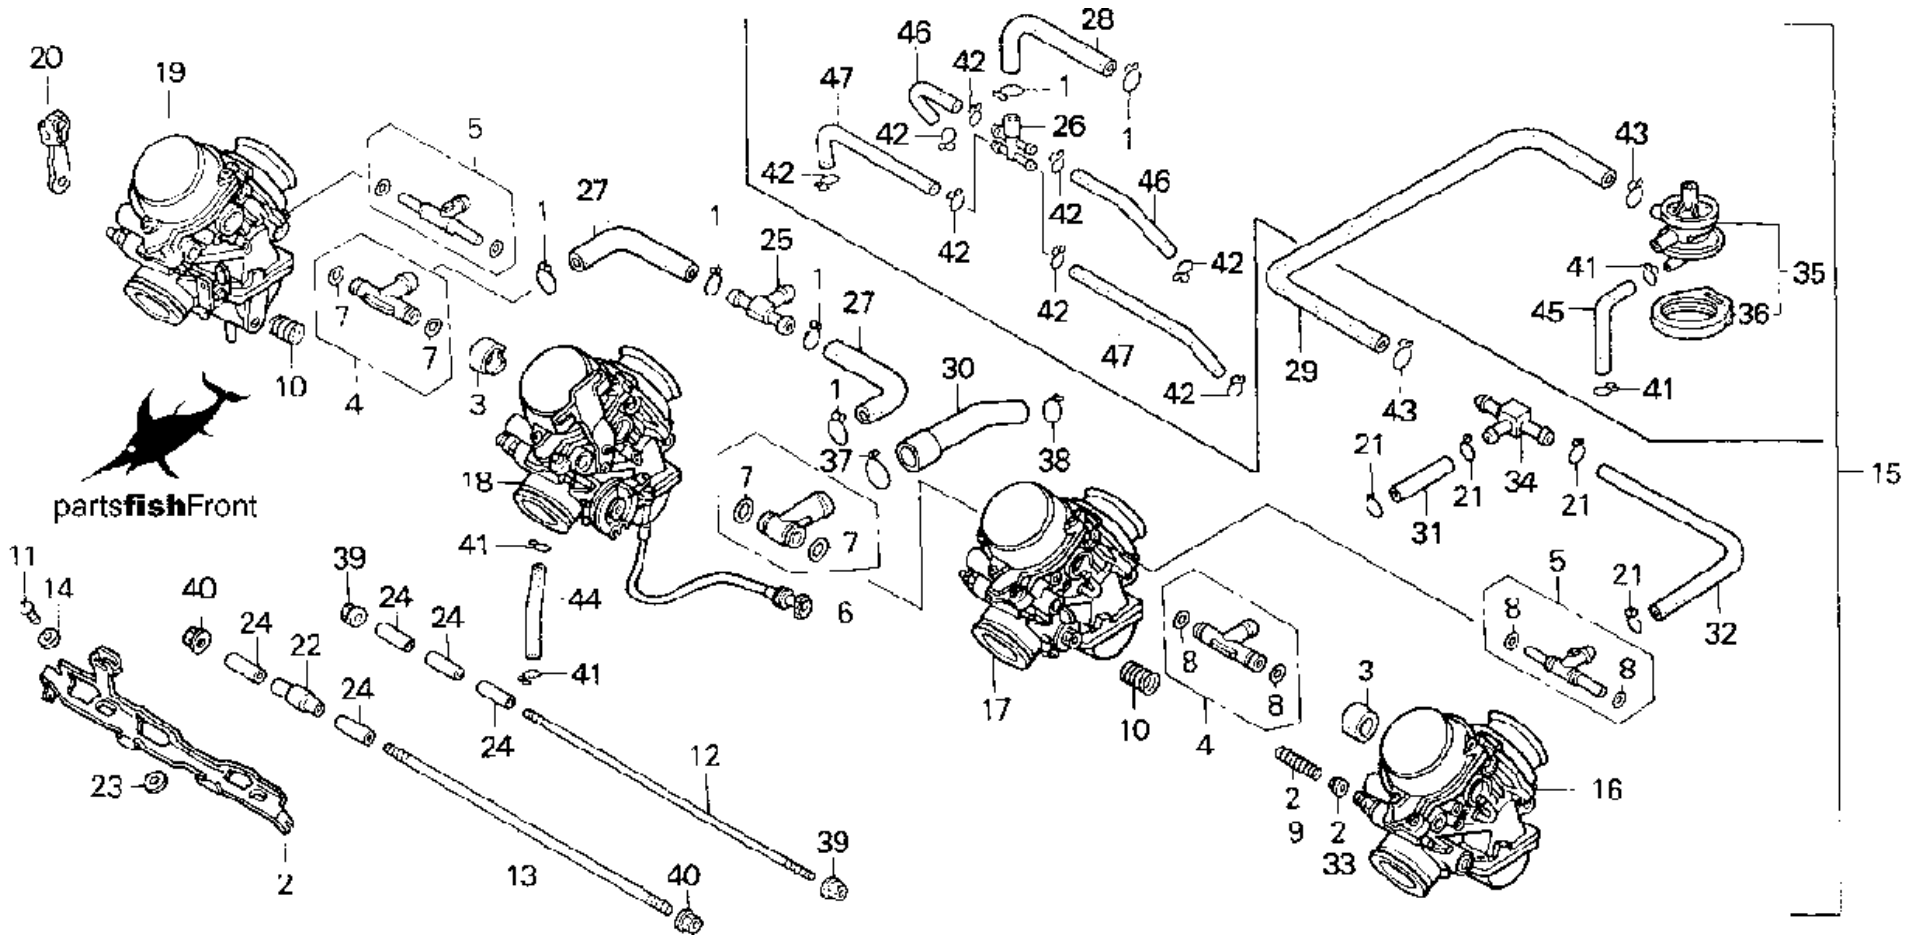

1998 HONDA CBR900RR - CARBURETOR COMPONENTS

CLICK BELOW FOR MORE INFO		
No.	Part No.	Description
1	16010-HM7-670	GASKET SET
2	16010-MZ2-E00	GASKET SET A
3	16012-MAS-A00	NEEDLE SET, JET
4	16013-MAT-600	FLOAT SET
5	16015-MAS-600	CHAMBER SET, FLOAT
6	16016-MAS-640	SCREW SET
7	16018-MZ1-790	STAY SET, WIRE
8	16023-MAS-600	CHAMBER SET, FLOAT
9	16027-MAS-L00	NEEDLE SET, JET
10	16028-MZ2-E00	SCREW SET
11	16029-MAS-600	SCREW SET
12	16037-MAS-E00	PLATE SET, VALVE
13	16046-MZ2-E00	VALVE SET, STARTER
14	16050-MAS-E00	SPRING
15	16051-MV4-000	SPRING
16	16052-MB0-671	SPRING
17	16060-MAL-600	SENSOR, THROTTLE

18	16075-GHB-640	O-RING (1.3X4.3)
19	16080-MV4-000	SCREW, PAN
20	16107-MW0-670	TOP
21	16108-MW0-750	SCREW
22	16111-MAS-E00	PISTON COMP., VACUUM
23	16141-MAS-E00	FUNNEL, AIR
24	16145-MZ2-780	JOINT, CONNECTOR
25	16155-MN9-004	VALVE COMP., FLOAT
26	16163-MZ5-920	GASKET
27	16165-MAS-E00	HOLDER, NEEDLE JET
28	16188-MW0-671	PLATE
29	16510-MW0-750	VALVE ASSY., AIR CUT
30	93892-05010-10	SCREW-WASHER (5X10)
31	93892-05016-10	SCREW-WASHER (5X16)
32	93893-04014-17	SCREW-WASHER (4X14)
33	95005-35001-20M	BULK HOSE (3.5X1000)
34	99101-GHB-1200	JET, MAIN (#120)
35	99103-MT2-0400	JET, SLOW (#40)
36	99108-MW0-1152	JET, SLOW AIR (#115)