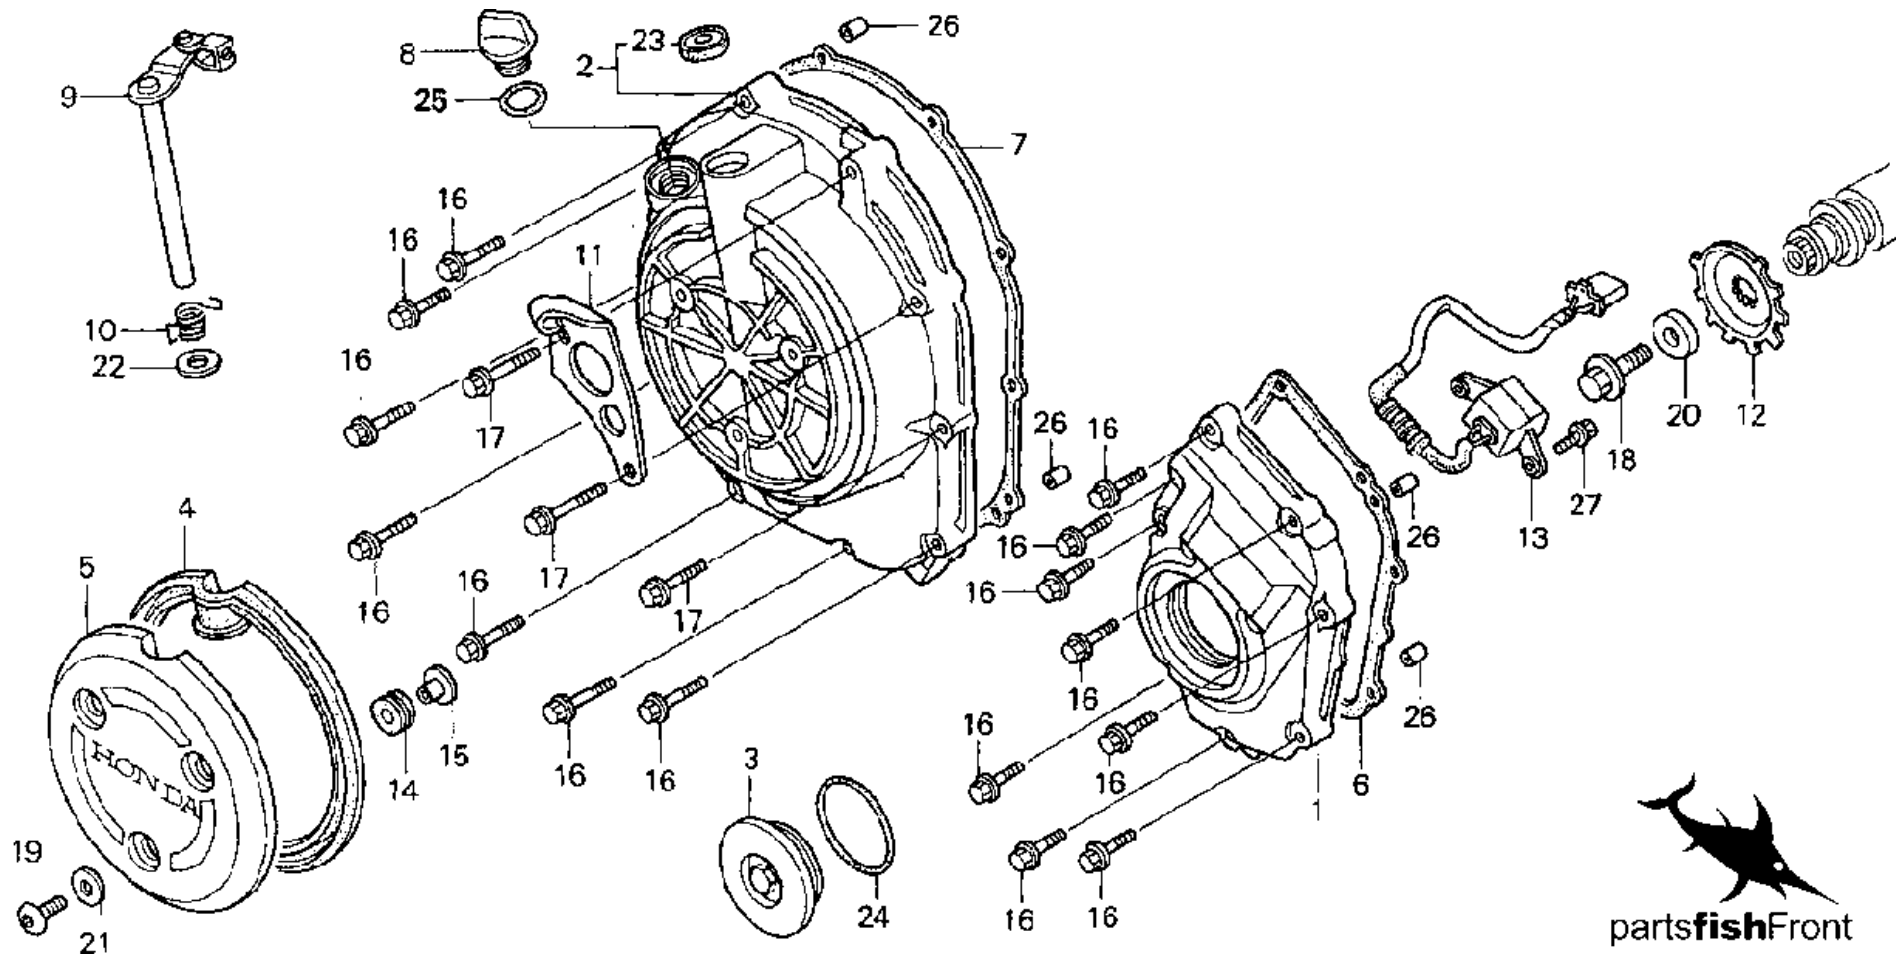

1998 HONDA CBR900RR - RIGHT CRANKCASE COVER

CLICK BELOW FOR MORE INFO		
No.	Part No.	Description
1	11311-MAS-E00	COVER, PULSER
2	11330-MAS-000	COVER COMP., CLUTCH
3	11332-ML7-000	CAP (45MM)
4	11334-MAS-000	RUBBER, CLUTCH COVER
5	11371-MAS-000	COVER, CENTER
6	11391-MV9-670	GASKET, PULSER COVER
7	11393-MV9-670	GASKET, CLUTCH COVER
8	15611-KA4-710	CAP, OIL FILTER
9	22810-MAS-E00	LEVER COMP., CLUTCH
10	22815-MW0-000	SPRING, CLUTCH LEVER
11	22821-MAS-E00	RECEIVER
12	30291-MV9-671	ROTOR, PULSE
13	30300-MW0-003	ALTERNATOR, PULSE

14	64386-MS2-000	RUBBER, PIVOT COVER
15	83119-MG9-000	COLLAR, LOCK SETTING
16	90005-GHB-680	BOLT, FLANGE (6X28)
17	90005-GHB-710	BOLT, FLANGE (6X40)
18	90013-430-000	BOLT (10X25)
19	90085-MZ1-000	BOLT, SPECIAL (6X17)
20	90405-KT7-000	WASHER (10.5X27)
21	90525-428-900	WASHER, PLAIN (6MM)
22	90525-MBZ-610	WASHER
23	91204-KK0-003	OIL SEAL (12X18X5)
24	91301-ML7-003	O-RING (48.1X3.6)
25	91302-KE8-003	O-RING (18X3)
26	94301-08140	PIN, DOWEL (8X14)
27	95701-06014-00	BOLT, FLANGE (6X14)

partsfishFront