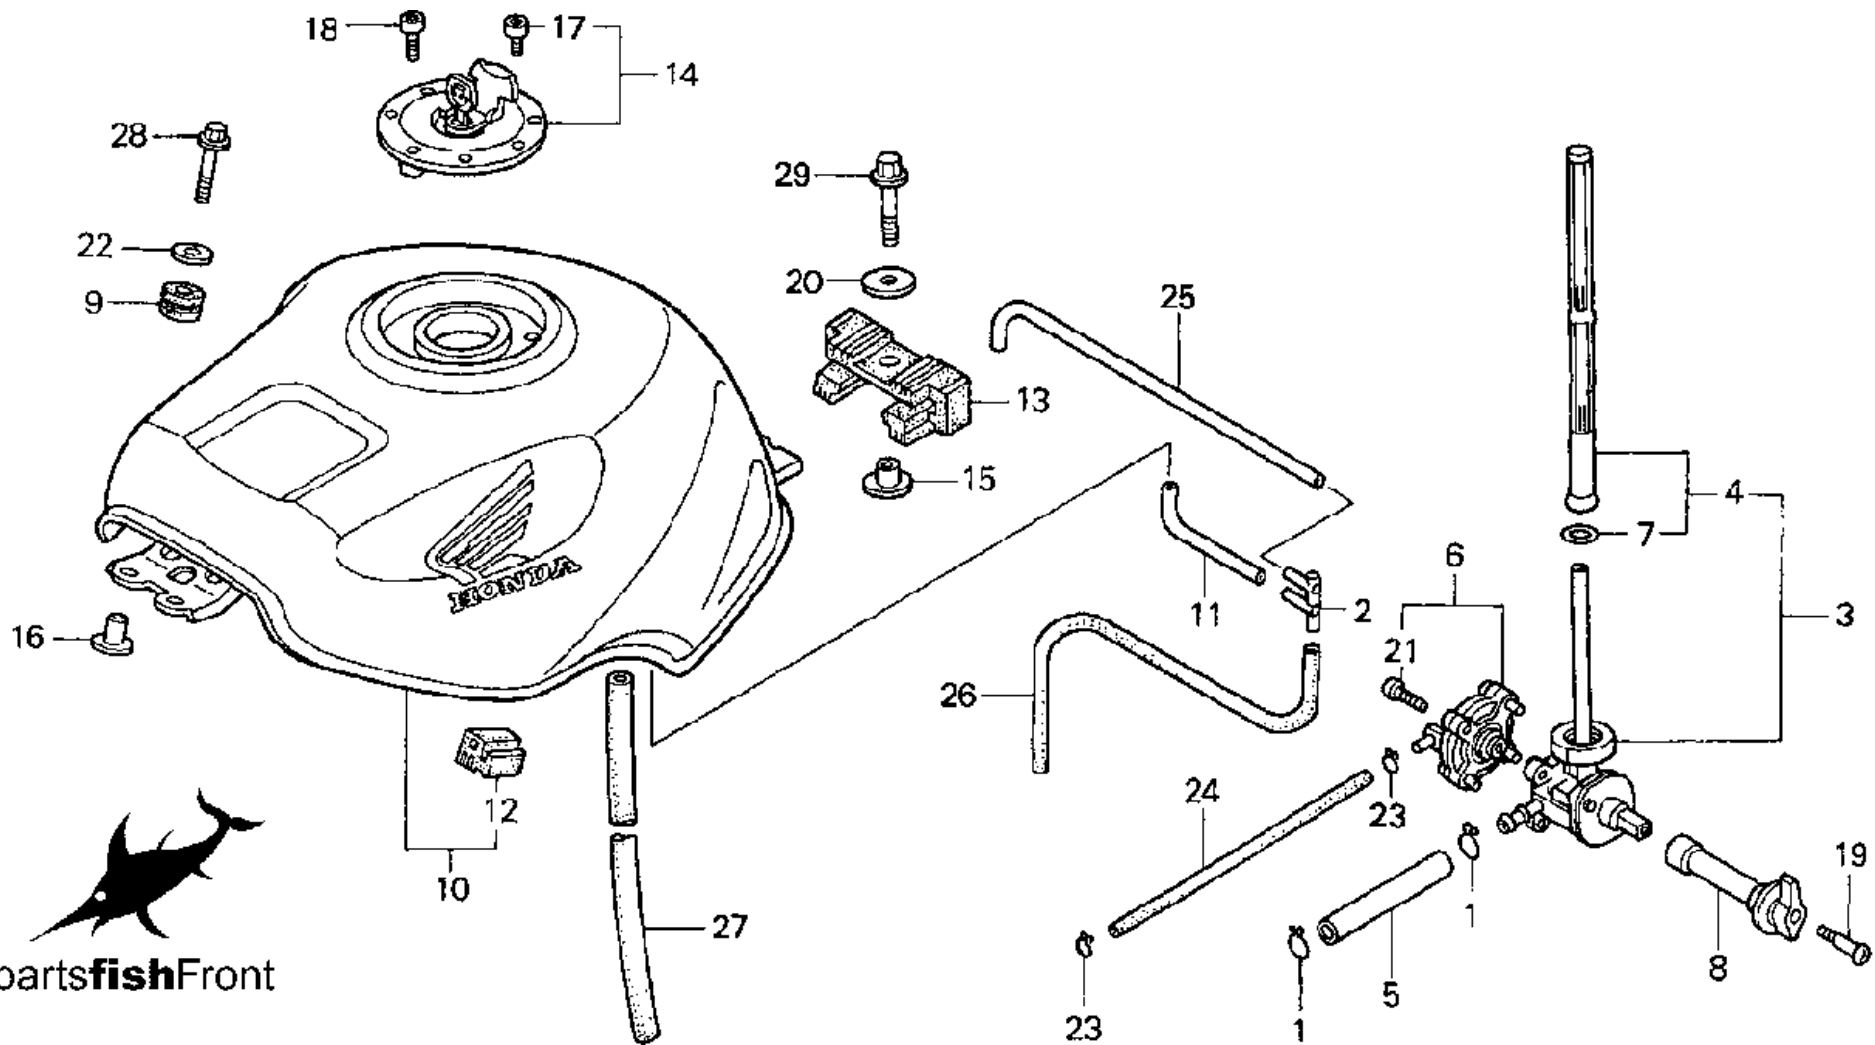

1998 HONDA CBR900RR

GASKET KIT A

CLICK BELOW FOR MORE INFO

No.	Part No.	Description
1	12209-ML0-722	SEAL, VALVE STEM
2	12209-MZ5-003	SEAL, VALVE STEM
3	12251-MAS-E01	GASKET, CYL HD
4	12391-MW0-000	GASKET, CYL HD CVR
5	14523-MAL-A00	GASKET
6	18291-MN4-920	GASKET, EX. PIPE
7	18647-MW0-750	GASKET
8	90442-397-000	WASHER (6MM)
9	90463-ML7-000	WASHER (6.5MM)
10	90543-MV9-670	RUBBER, SETTING
11	91305-KK3-830	O-RING (50X2.5)
100	06111-MW0-000	GASKET KIT A