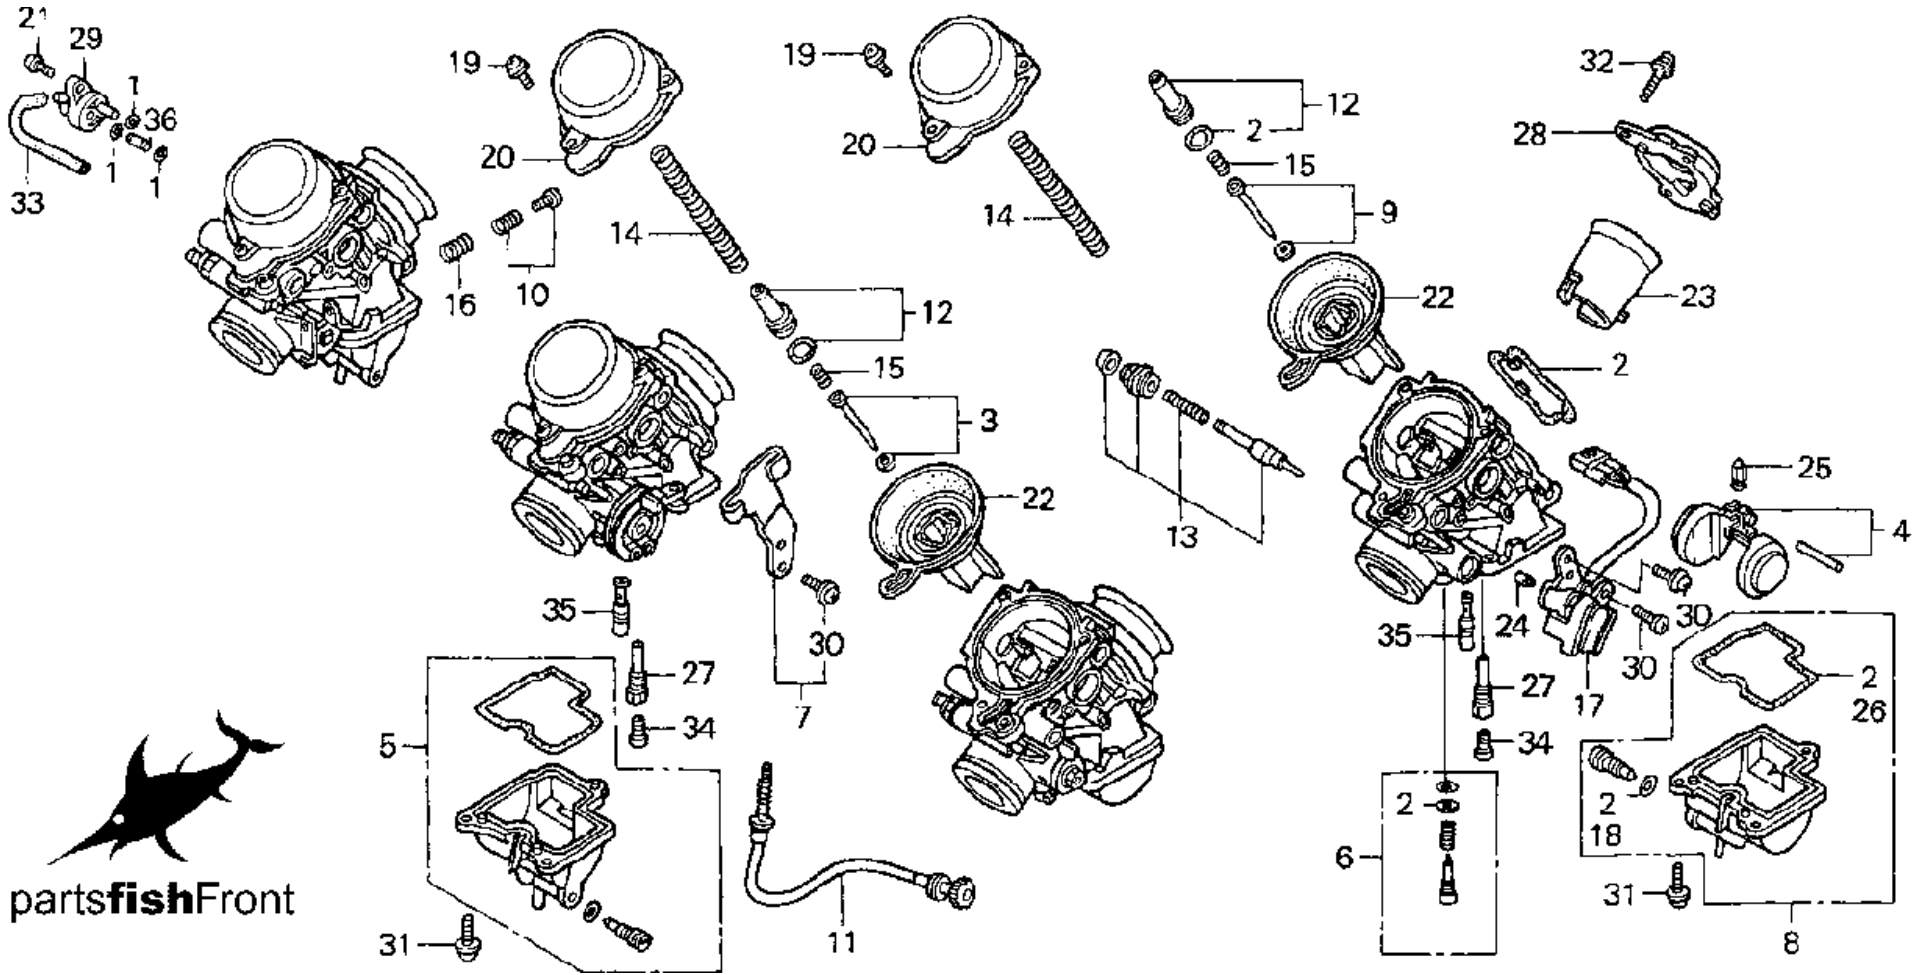

1998 HONDA CBR900RR

CAUTION LABEL

CLICK BELOW FOR MORE INFO

No.	Part No.	Description
1	16975-MAS-300	MARK, PETCOCK
2	87135-MAS-L00	DIAGRAM
3	87139-463-670	LABEL, HIGH ALTITUDE
4	87505-MAS-A00	LABEL, TIRE
5	87507-MW3-970	LABEL, DRIVE CHAIN
6	87512-MY3-670	LABEL, LOADING
7	87523-MZ3-300	LABEL (2.0KG)
8	87560-MZ0-670	LABEL, DRIVE
9	87565-MAS-A00ZA	LABEL *NH1* (TYPE1)
9	87565-MAS-A00ZB	LABEL *R158* (TYPE2)
9	87565-MAS-A00ZC	LABEL *Y124* (TYPE3)
10	87508-MK6-670	LABEL