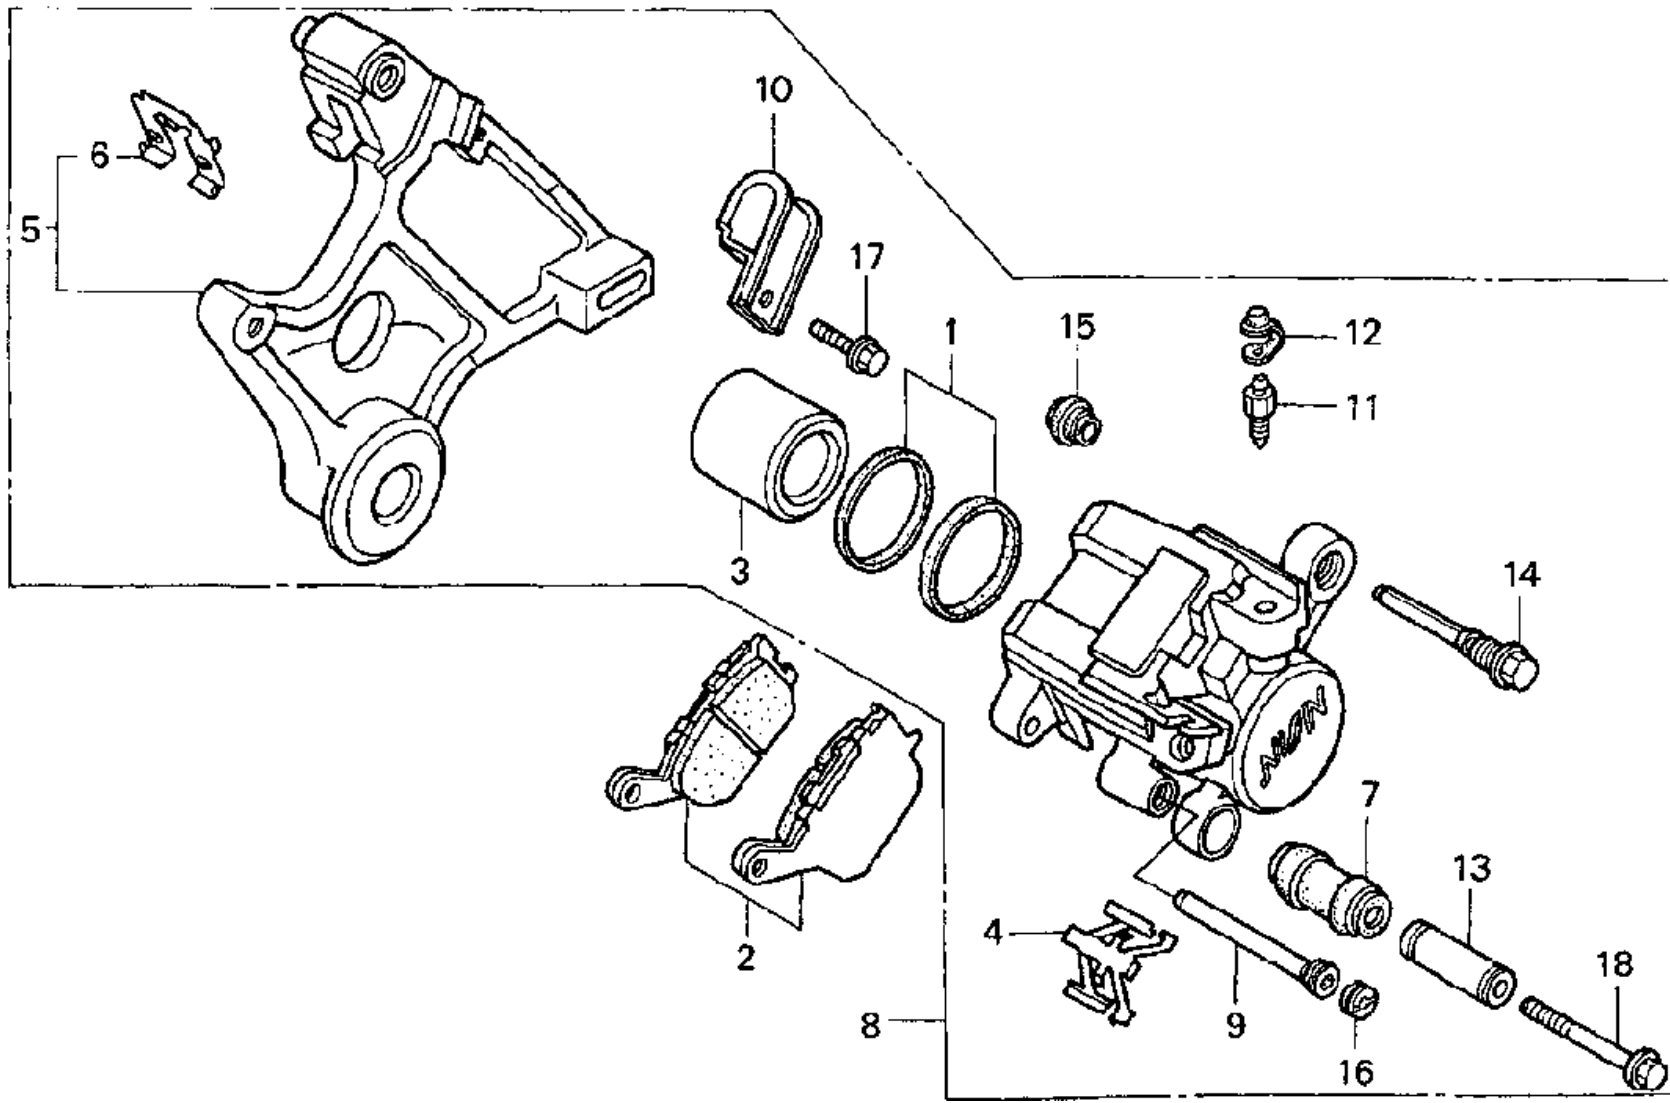

1998 HONDA CBR900RR

REAR BRAKE CALIPER

CLICK BELOW FOR MORE INFO

No.	Part No.	Description
1	06451-443-405	SEAL SET, PISTON
2	43105-MW0-405	PAD SET, RR.
3	43107-KT7-761	PISTON
4	43108-KT7-761	SPRING, PAD
5	43110-MAE-016	BRACKET COMP., RR.
6	43112-MV9-016	RETAINER
7	43132-KT7-761	BOOT, SLEEVE
8	43150-MAS-E02	CALIPER SUB-ASSY.
9	43215-ML3-911	PIN, HANGER
10	43350-KBV-000	CLAMP, RR.
11	43352-568-003	SCREW, BLEEDER
12	43353-461-771	CAP, BLEEDER
13	45111-MA3-006	SLEEVE
14	45131-MN9-006	PIN, BOLT
15	45133-MA3-006	BOOT B
16	45203-MG3-016	PLUG, PIN
17	90131-MR1-000	BOLT, FLANGE (6X10)
18	90180-MN8-006	BOLT, FLANGE (8X49)