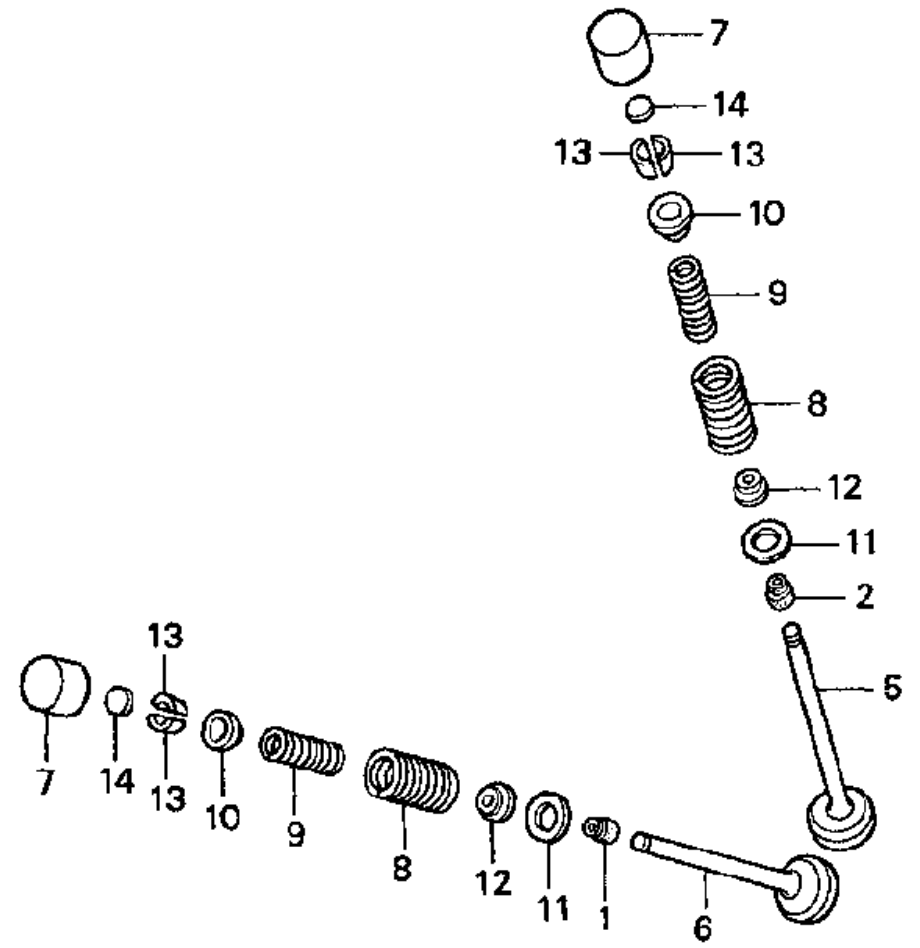

1998 HONDA CBR900RR - CARBURETOR ASSY

CLICK BELOW FOR MORE INFO		
No.	Part No.	Description
1	15772-292-010	CLIP, BREATHER TUBE
2	16017-MAS-600	LEVER SET, STARTER
3	16024-KAZ-000	JOINT
4	16024-MZ2-E00	JOINT SET
5	16026-MZ2-E00	JOINT SET
6	16038-MAS-600	JOINT SET, FUEL
7	16039-MZ1-790	GASKET SET C
8	16040-MZ1-790	GASKET B SET
9	16050-KM4-004	SPRING
10	16053-MA6-003	SPRING
11	16081-KAZ-000	SCREW-WASHER
12	16083-MAT-000	BOLT
13	16084-MAL-E00	BOLT
14	16085-MV4-000	WASHER, PLAIN
15	16100-MAS-L00	CARBURETOR (VP8DA A)
16	16101-MAS-L00	CARBURETOR ASSY. 1
17	16102-MAS-L00	CARBURETOR ASSY. 2
18	16103-MAS-L00	CARBURETOR ASSY. 3
19	16104-MAS-L00	CARBURETOR ASSY. 4
20	16119-MAS-E00	PLATE, STAY
21	16163-GHB-610	CLIP, TUBE (B6.5)
22	16172-MV9-670	COLLAR
23	16173-KAZ-000	COLLAR SET

24	16178-MAS-600	PIN, DOWEL (7.9X20)
25	16180-MM5-601	T-JOINT
26	16180-MW0-750	JOINT
27	16195-MV9-670	TUBE
28	16197-MAS-780	TUBE
29	16198-MW0-750	TUBE
30	16198-MW0-670	TUBE
31	16199-MW0-600	TUBE
32	16199-MW0-750	TUBE
33	16202-657-300	COLLAR
34	17193-MT2-000	T-JOINT
35	17300-MB4-851	VALVE ASSY.
36	17305-MJ4-771	RUBBER, SETTING
37	17366-MJ0-000	CLIP B, TUBE
38	17724-102-700	CLIP, SUB-TANK HOSE
39	94050-05000	NUT, FLANGE (5MM)
40	94050-06000	NUT, FLANGE (6MM)
41	95002-02079	CLIP, TUBE (B17)
42	95002-02089	CLIP, TUBE (B18)
43	95002-02139	CLIP, TUBE (B12.5)
44	95005-35008-10M	BULK HOSE (3.5X8000)
45	95005-35008-10M	BULK HOSE (3.5X8000)
46	95005-45001-20M	BULK HOSE (4.5X1000)
47	95005-45001-20M	BULK HOSE (4.5X1000)