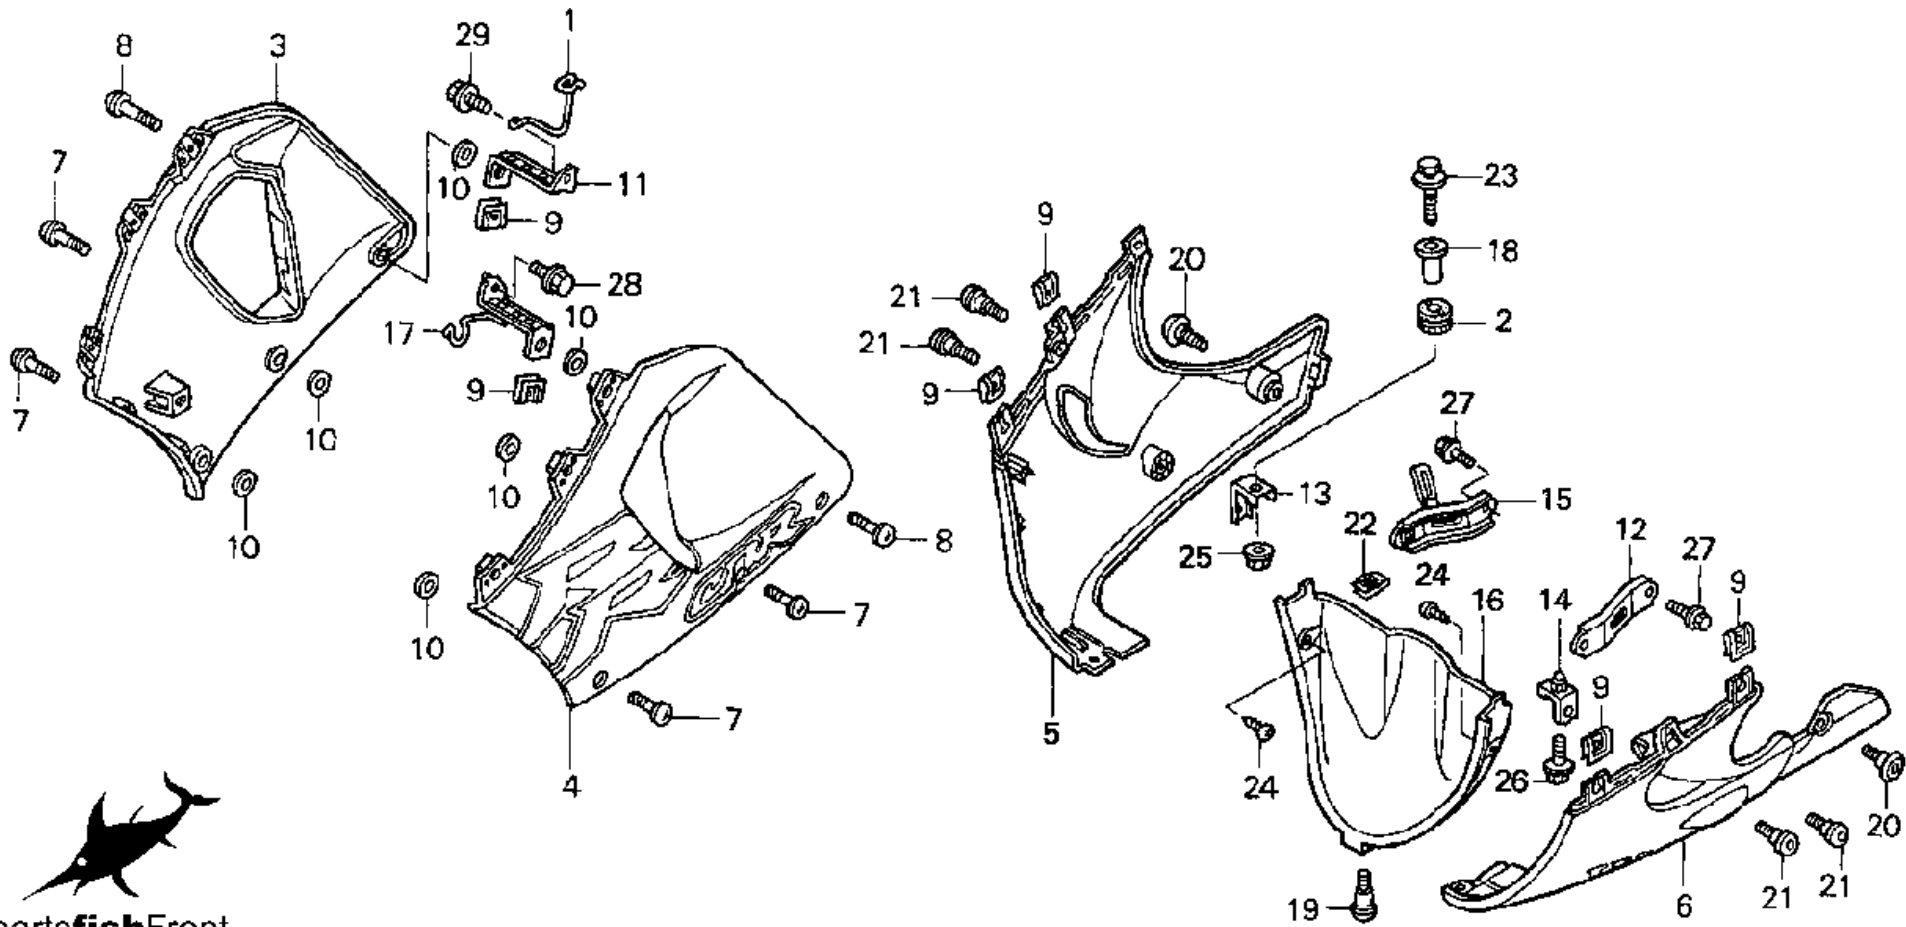

1998 HONDA CBR900RR - LOWER COWL

CLICK BELOW FOR MORE INFO		
No.	Part No.	Description
1	16961-MW0-000	CLAMP, AIR VENT TUBE
2	18320-196-000	RUBBER A, PROTECTOR
3	64300-MAS-A00ZA	COWL *NH1* (TYPE1)
3	64300-MAS-L00ZA	COWL *R158P* (TYPE2)
3	64300-MAS-L00ZB	COWL *Y124P* (TYPE3)
4	64350-MAS-A00ZA	COWL *NH1* (TYPE1)
4	64350-MAS-L00ZA	COWL *R158P* (TYPE2)
4	64350-MAS-L00ZB	COWL *Y124P* (TYPE3)
5	64400-MAS-A00ZA	COWL *NH1* (TYPE1)
5	64400-MAS-L00ZA	COWL *R158P* (TYPE2)
5	64400-MAS-L00ZC	COWL *Y124P* (TYPE3)
6	64450-MAS-A00ZA	COWL *NH1* (TYPE1)
6	64450-MAS-L00ZA	COWL *R158P* (TYPE2)
6	64450-MAS-L00ZC	COWL *Y124P* (TYPE3)
7	64507-MN4-000	STUD (6X14)
8	64507-MW0-000	STUD (6X16)
9	64508-KV3-000	PLATE, SPRING
10	64509-KE8-700	RETAINER (6MM)

11	64531-MW0-000	STAY, R. MIDDLE COWL
12	64541-MW0-000	STAY, L. COWL
13	64542-MAS-E00	STAY, COWL (LOWER)
14	64542-MW0-000	STAY, COWL (LOWER)
15	64546-MW0-000	STAY, R. COWL
16	64560-MAS-L00ZA	COWL (LOWER) *NH1*
17	64581-MAE-000	STAY, L. MIDDLE COWL
18	84706-163-670	COLLAR
19	90104-MN4-000	SCREW (6X19)
20	90112-MT4-000	BOLT, COWL SETTING
21	90113-MM5-000	SCREW, PAN (6X14)
22	90321-MM5-000	NUT, CLIP (6MM)
23	93404-06032-00	BOLT-WASHER (6X32)
24	93903-24380	SCREW, TAP (4X12)
25	94050-06000	NUT, FLANGE (6MM)
26	95701-06020-00	BOLT, FLANGE (6X20)
27	96300-06012-00	BOLT, FLANGE (6X12)
28	96300-06012-07	BOLT, FLANGE (6X12)
29	96300-06016-07	BOLT, FLANGE (6X16)

parts**fish**Front