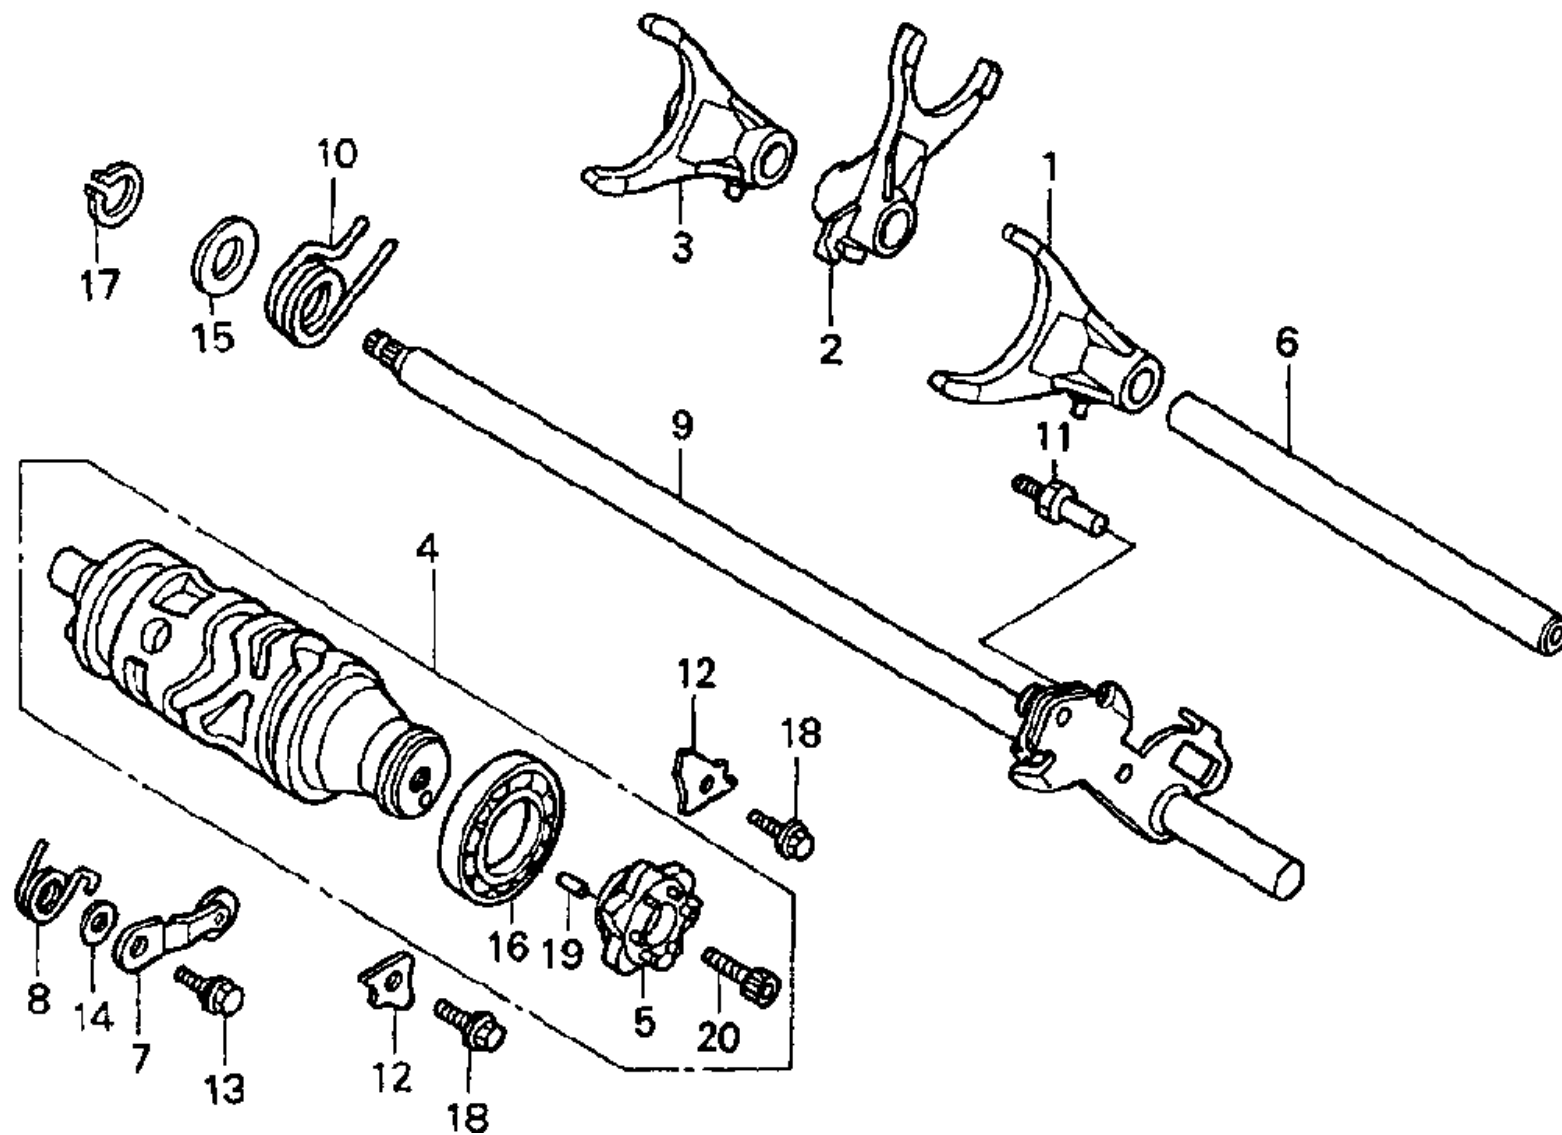

1998 HONDA CBR900RR

GEARSHIFT DRUM

CLICK BELOW FOR MORE INFO

No.	Part No.	Description
1	24211-MAL-600	FORK, R. GEARSHIFT
2	24212-MAL-600	FORK
3	24213-MAL-600	FORK, L. GEARSHIFT
4	24310-MAS-E00	DRUM, GEARSHIFT
5	24315-MAS-E00	CENTER, SHIFT DRUM
6	24321-MAS-000	SHAFT
7	24430-MAS-E00	STOPPER COMP.
8	24435-MAE-000	SPRING
9	24610-MAS-000	SPINDLE, GEARSHIFT
10	24651-MAS-E00	SPRING, SHIFT RETURN
11	24652-035-000	PIN
12	24655-MV9-670	PLATE, DRUM SETTING
13	90022-MY5-600	PIVOT
14	90417-360-000	WASHER, DRUM STOPPER
15	90451-155-000	WASHER (14MM)
16	91008-374-003	BEARING (16005)
17	94510-14000	CIRCLIP (14MM)
18	95701-06014-00	BOLT, FLANGE (6X14)
19	96220-40080	ROLLER (4X8)
20	96600-08020-10	BOLT, SOCKET (8X20)