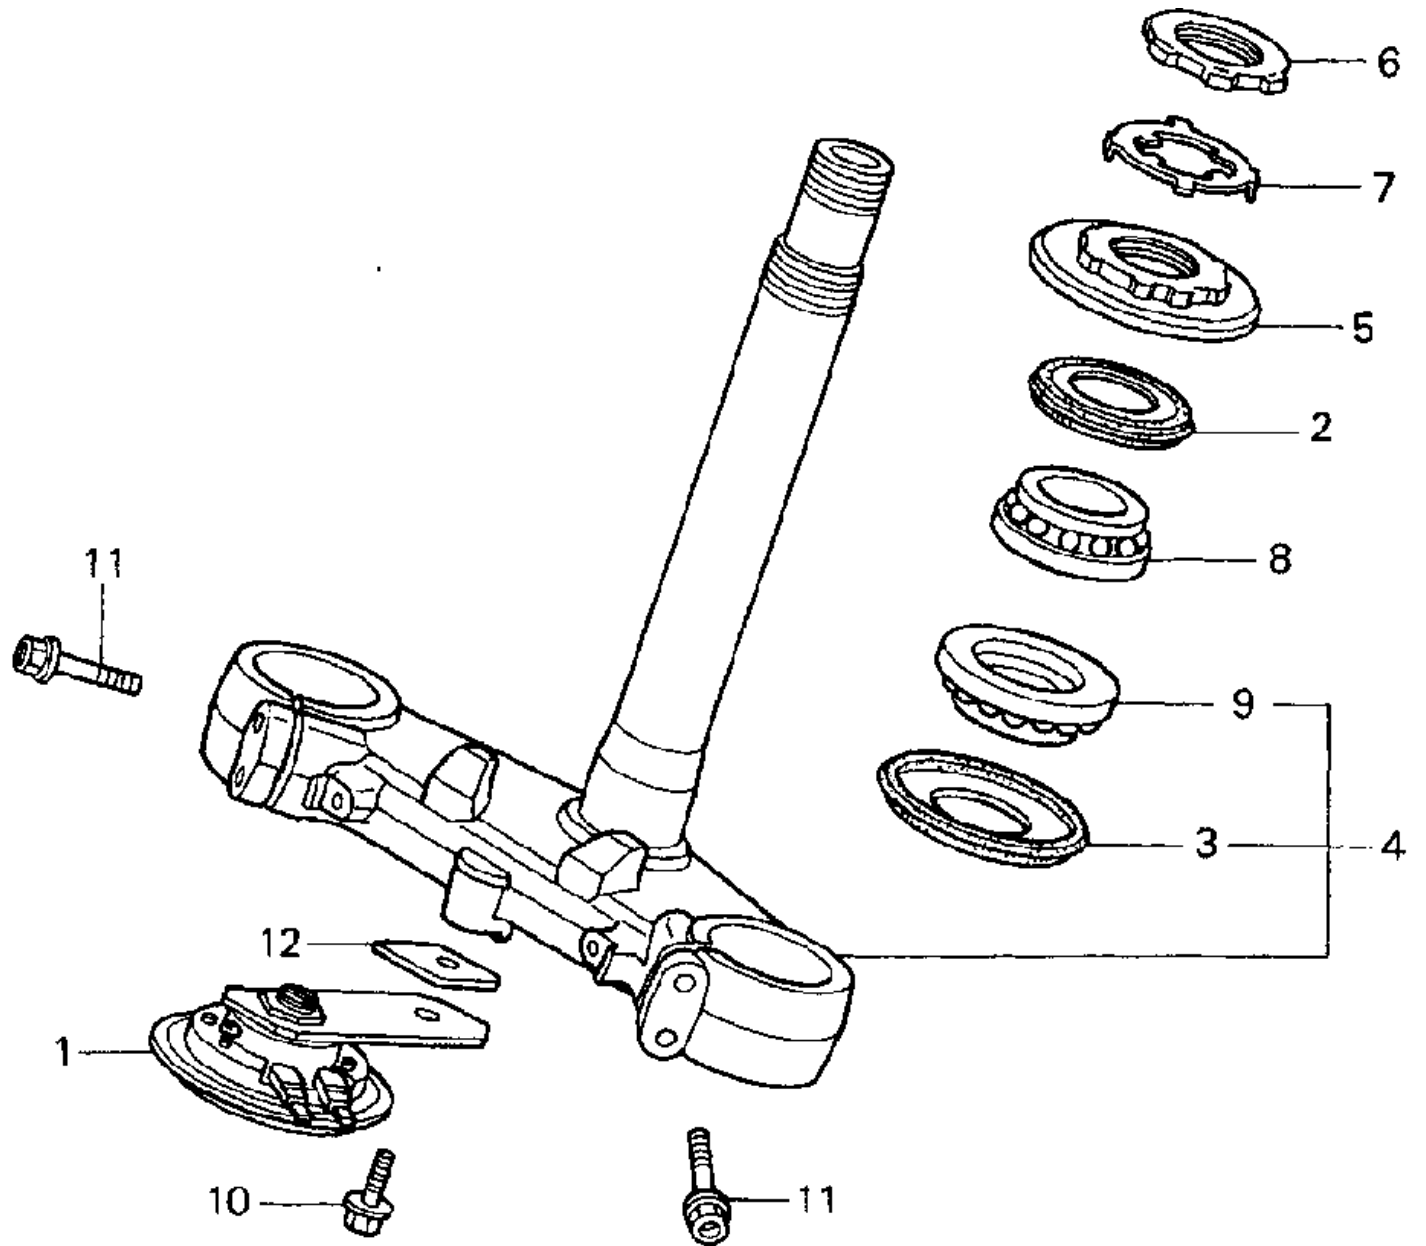

1998 HONDA CBR900RR

STEERING STEM

CLICK BELOW FOR MORE INFO

No.	Part No.	Description
1	38110-MAS-E00	HORN COMP. (HIGH)
2	53214-KA4-701	DUST SEAL
3	53214-371-010	DUST SEAL
4	53219-MAS-E00	STEM SUB-ASSY.
5	53220-MW0-000	THREAD COMP.
6	90302-425-830	THREAD
7	90506-425-830	WASHER, LOCK
8	91015-KT8-005	BEARING, HEAD PIPE
9	91016-KT8-005	BEARING, HEAD PIPE
10	96300-08012-00	BOLT, FLANGE (8X12)
11	96400-08035-00	BOLT, FLANGE (8X35)
12	38111-MAS-E00	WASHER, HORN