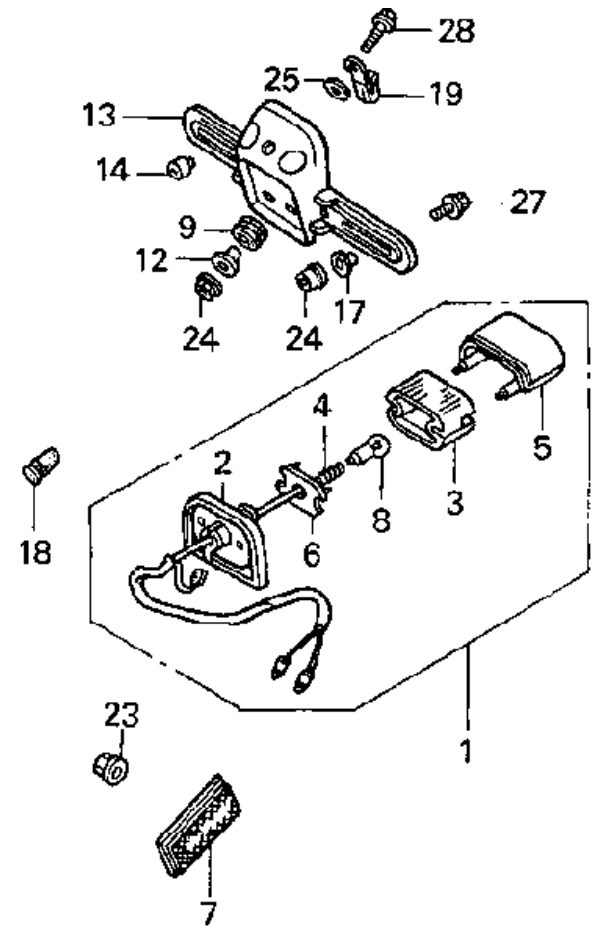

1998 HONDA CBR900RR - REAR FENDER

CLICK BELOW FOR MORE INFO		
No.	Part No.	Description
1	33720-MV9-670	LIGHT ASSY., LICENSE
2	33721-MB2-003	BASE COMP.
3	33722-MB1-013	LENS, LICENSE
4	33725-MV9-670	WIRE, LICENSE LIGHT
5	33727-ME4-671	COVER, LICENSE LIGHT
6	33729-MB1-003	GASKET, LENS
7	33741-MS6-921	REFLECTOR, REFLEX
8	34909-505-610	BULB (12V4CP)
9	61103-357-000	RUBBER, FR.
10	64111-181-000	BAND, FR.
11	80100-MAS-670	FENDER, RR.
12	80114-KE2-940	COLLAR, RR. FENDER
13	84701-ML7-670	BRKT, NUMBER PLATE

14	90302-MB2-000	NUT, SPECIAL (4MM)
15	90305-KT7-000	NUT, CLIP (6MM)
16	90321-GS6-670	NUT, CLIP (6MM)
17	90502-VA4-640	WASHER (6X20)
18	90899-422-610	PLUG, CONE TYPE
19	91410-679-000	CLIP (2X60)
20	91475-SB6-000	CLIP, WIRE HARNESS
21	93913-24120	SCREW, TAP (4X10)
22	94021-05000-0S	NUT, CAP (5MM)
23	94050-05070	NUT, FLANGE (5MM)
24	94050-06000	NUT, FLANGE (6MM)
25	94103-06000	WASHER, PLAIN (6MM)
26	96001-06025-00	BOLT, FLANGE (6X25)
27	96300-06016-00	BOLT, FLANGE (6X16)
28	96300-06025-08	BOLT, FLANGE (6X25)