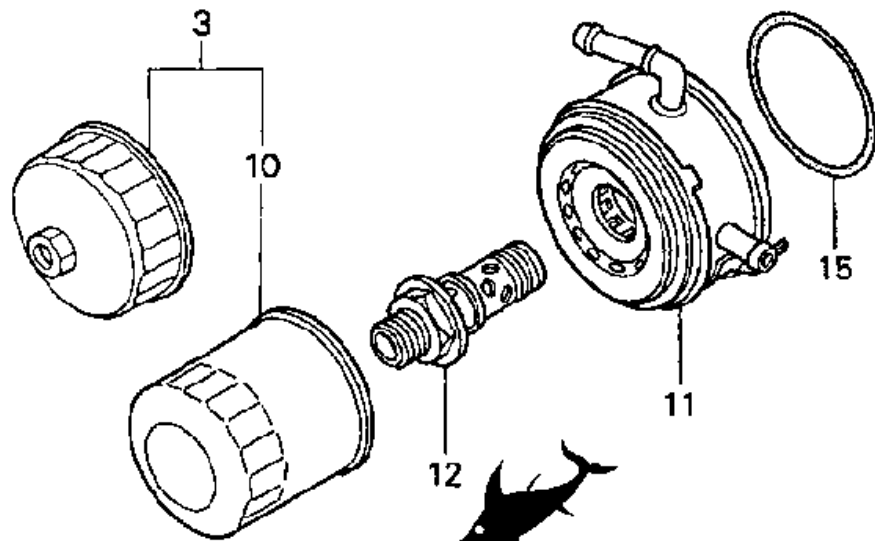

1998 HONDA CBR900RR

OIL PAN OIL PUMP

CLICK BELOW FOR MORE INFO

No.	Part No.	Description
1	11210-MAE-000	PAN, OIL
2	11394-MV9-670	GASKET, OIL PAN
3	15010-MW0-000	FILTER SET, OIL
4	15100-MW0-000	PUMP ASSY., OIL
5	15134-MV9-670	SPROCKET (26T)
6	15140-ML0-003	CHAIN (25H-50)
7	15153-MAS-000	STRAINER COMP., OIL
8	15154-MM5-000	GASKET, OIL STRAINER
9	15220-MW0-000	VALVE ASSY., RELIEF
10	15410-MM9-013	FILTER, OIL
11	15700-MW0-013	COOLER COMP., OIL
12	90019-MW0-000	BOLT, OIL COOLER
13	90021-MM5-000	BOLT-WASHER (6X12)
14	91313-MG7-004	O-RING (14.8X2.2)
15	91316-PE7-730	O-RING (62.4X3.1)
16	92800-12000	BOLT (12MM)
17	94109-12000	WASHER (12MM)
18	95701-06032-00	BOLT, FLANGE (6X32)
19	95701-06040-00	BOLT, FLANGE (6X40)