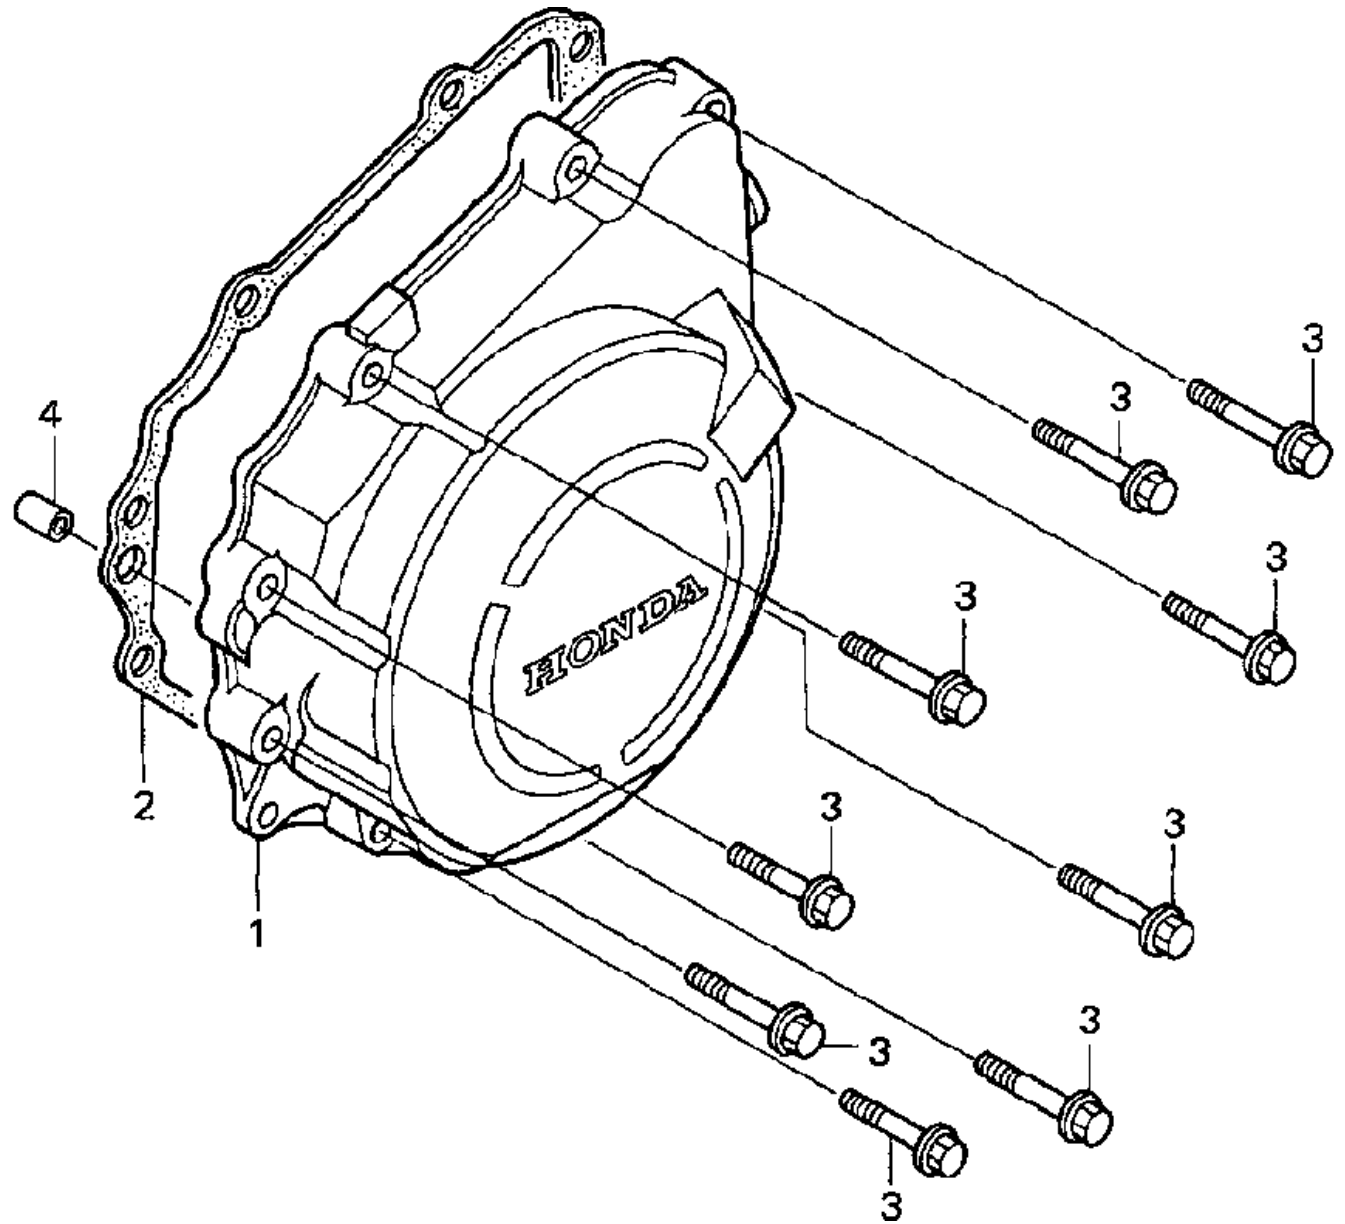

1998 HONDA CBR900RR

ALTERNATOR

CLICK BELOW FOR MORE INFO

No.	Part No.	Description
1	11333-MV9-670	CLAMP
2	31110-MAS-E01	FLYWHEEL COMP.
3	31120-MAS-004	STATOR COMP.
4	90023-MV9-670	BOLT, FLANGE (10MM)
5	90405-KT7-000	WASHER (10.5X27)
6	96600-06012-00	BOLT, SOCKET (6X12)
7	96600-06032-00	BOLT, SOCKET (6X32)

1998 HONDA CBR900RR
ALTERNATOR COVER

CLICK BELOW FOR MORE INFO

No.	Part No.	Description
1	11321-MAS-000	COVER, ALTERNATOR
2	11392-MV9-670	GASKET
3	90005-GHB-680	BOLT, FLANGE (6X28)
4	94301-10160	PIN, DOWEL (10X16)