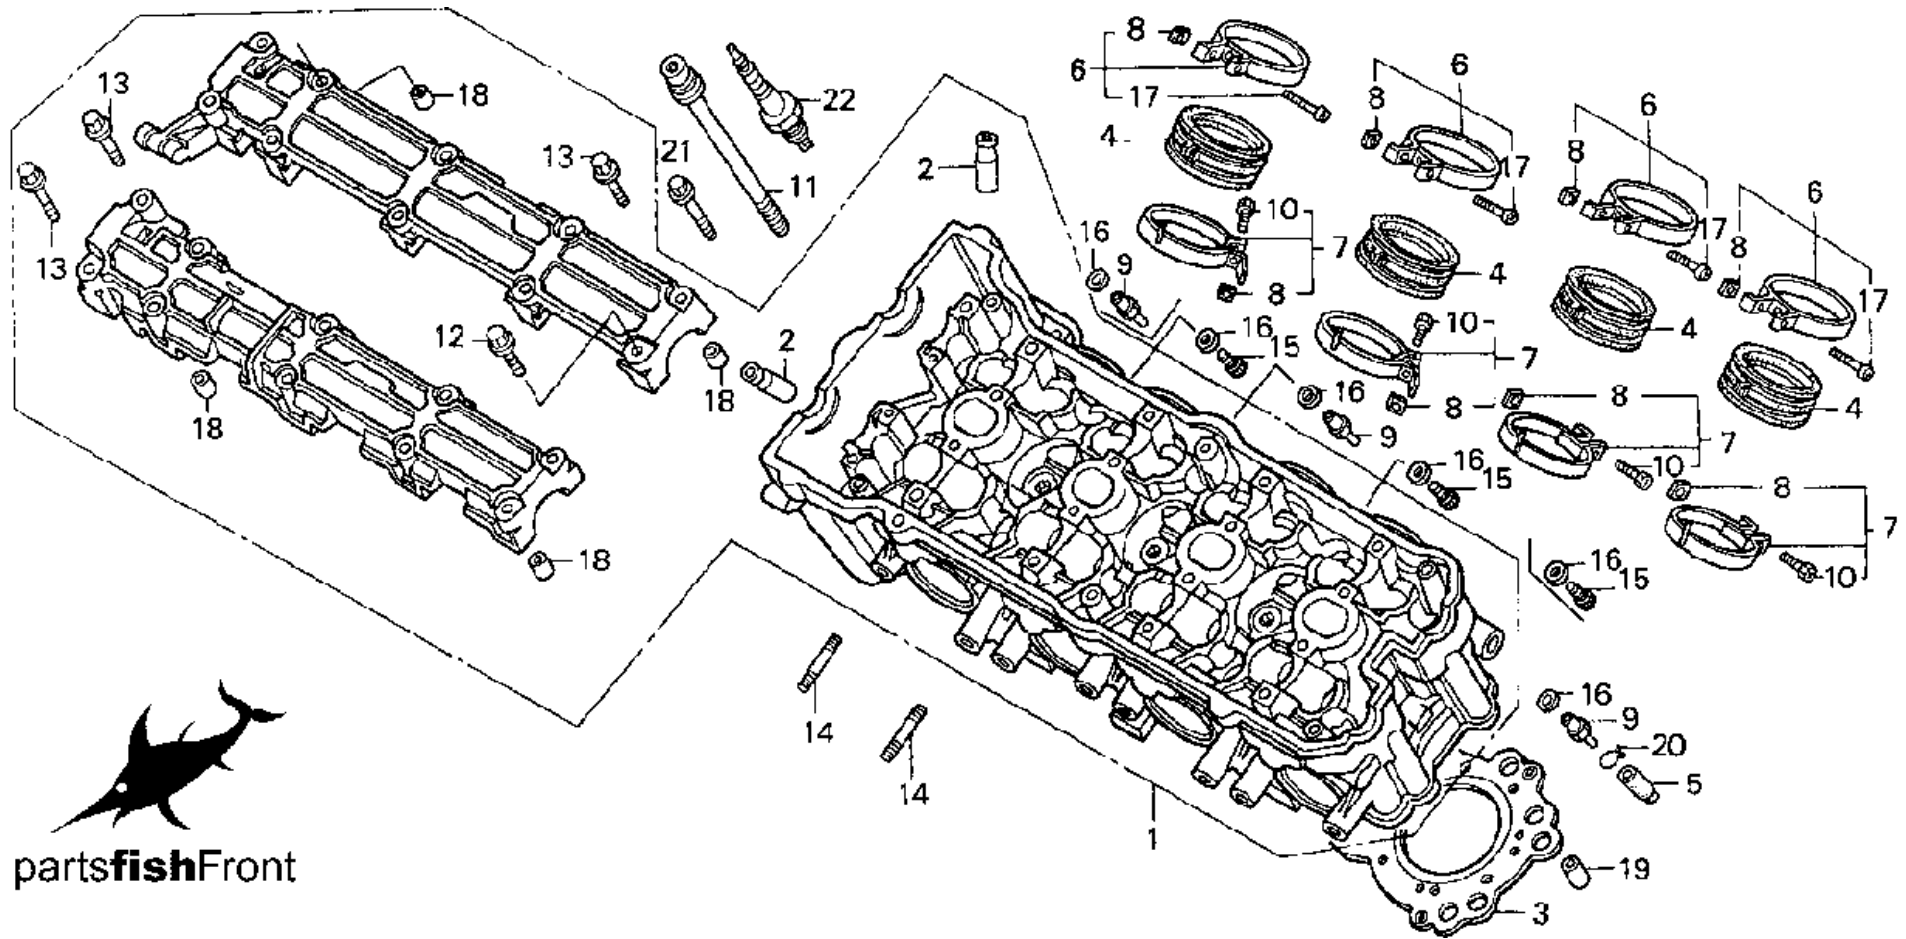

parts**fish**Front

1998 HONDA CBR900RR

CYLINDER HEAD COVER

CLICK BELOW FOR MORE INFO

No.	Part No.	Description
1	12310-MAS-E00	COVER, CYLINDER HEAD
2	12391-MW0-000	GASKET, CYL HD CVR
3	90017-MAL-600	BOLT, HEAD COVER
4	90543-MV9-670	RUBBER, SETTING