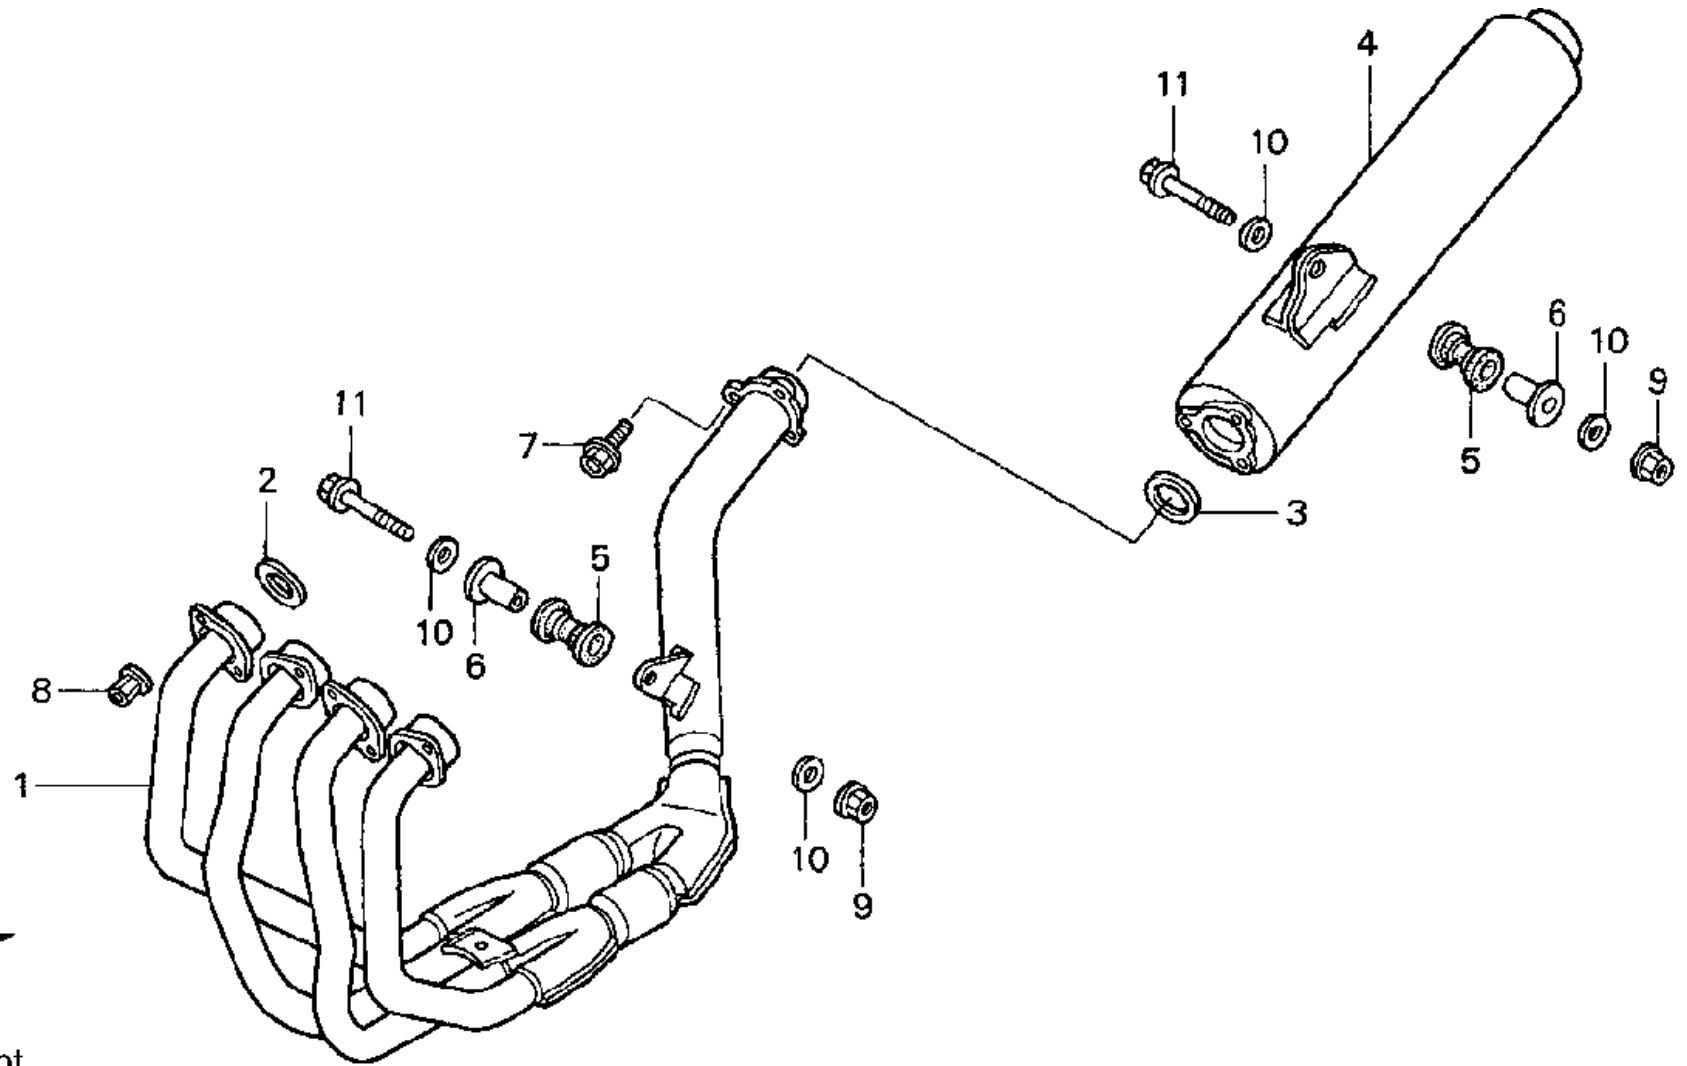

1998 HONDA CBR900RR

MUFFLER

CLICK BELOW FOR MORE INFO

No.	Part No.	Description
1	18150-MAS-L01	PIPE COMP., EX.
2	18291-MN4-920	GASKET, EX. PIPE
3	18292-MV4-000	GASKET, MUFFLER
4	18310-MAS-A00	MUFFLER COMP.
5	18421-MA6-000	RUBBER
6	18422-MA6-000	COLLAR
7	96300-08020-00	BOLT, FLANGE (8X20)
8	90304-MM5-000	NUT, FLANGE (7MM)
9	94050-08000	NUT, FLANGE (8MM)
10	94103-08000	WASHER, PLAIN (8MM)
11	95801-08050-00	BOLT, FLANGE (8X50)