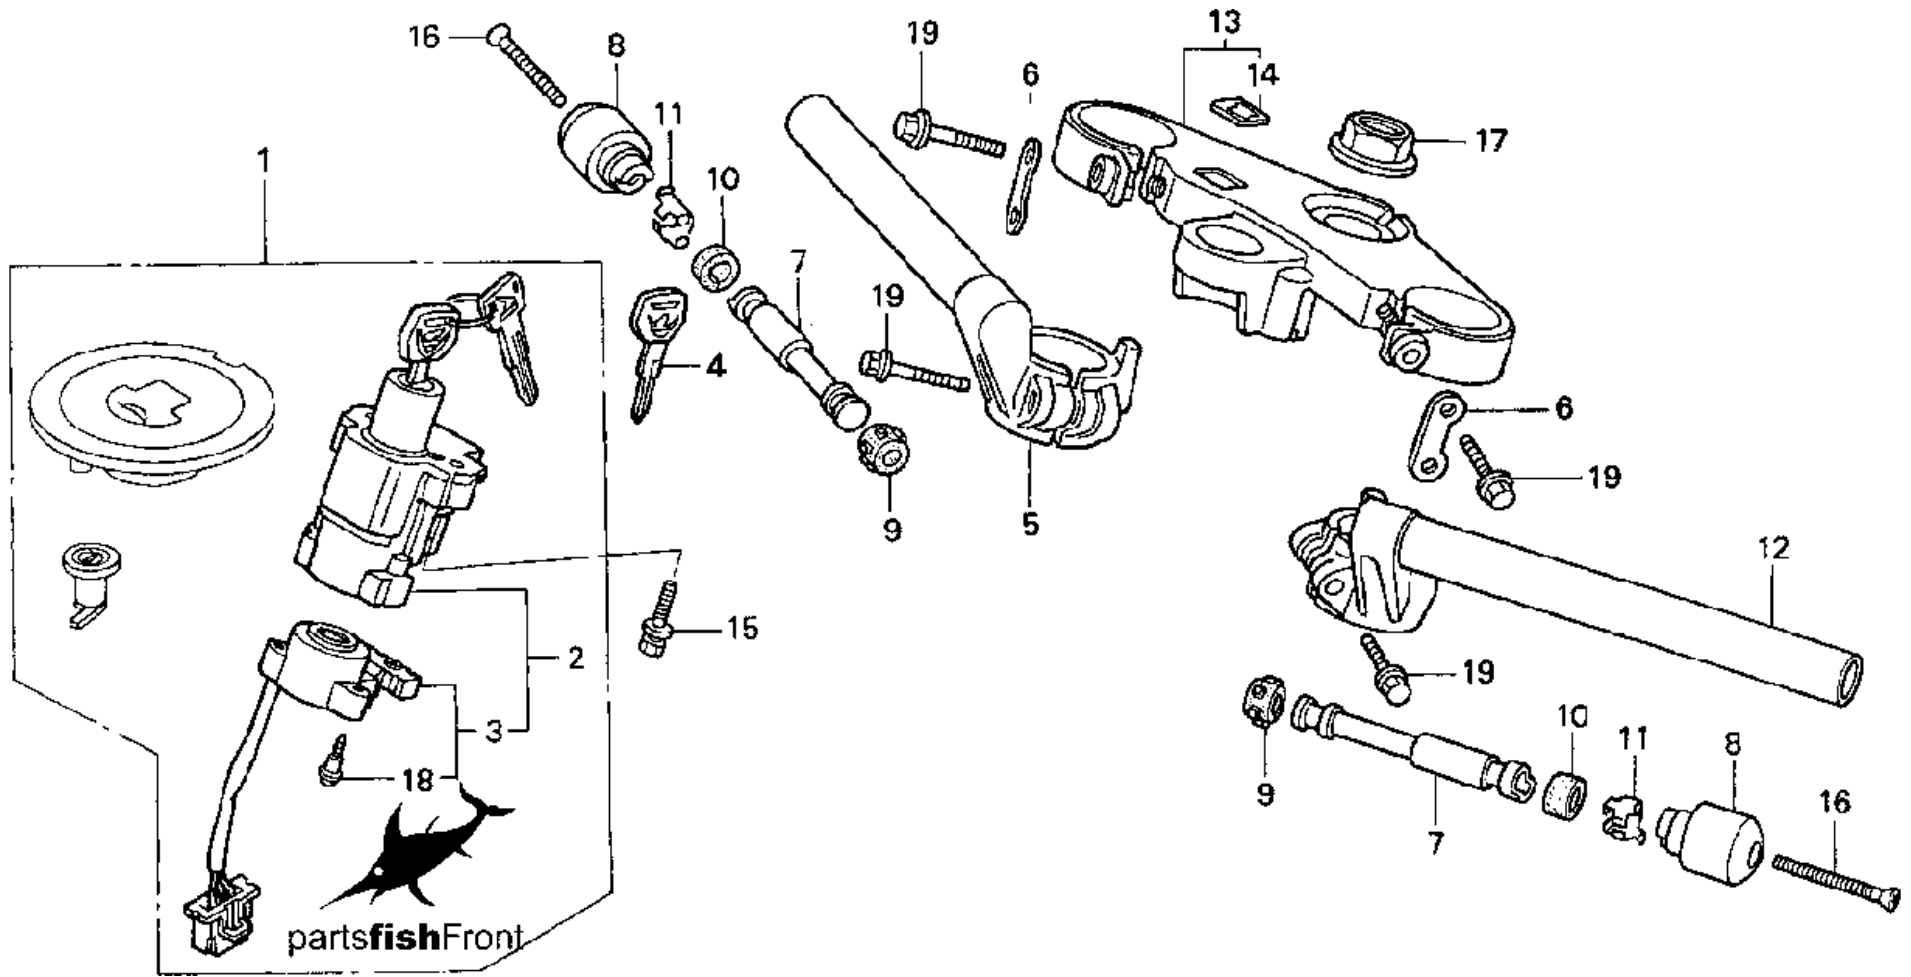

1998 HONDA CBR900RR

HANDLEBAR TOP BRIDGE

CLICK BELOW FOR MORE INFO

No.	Part No.	Description
1	35010-MAS-A00	LOCK SET
2	35100-MAS-A01	SWITCH ASSY.
3	35101-MAS-A01	BASE COMP., CONTACT
4	35121-MAS-G01	KEY, BLANK (TYPE1)
5	53100-MAS-E00	HANDLEBAR COMP., R.
6	53103-MW0-000	PLATE
7	53104-MV4-000	WEIGHT B, HANDLEBAR
8	53105-MN4-000	WEIGHT, HANDLEBAR
9	53106-MJ0-000	RUBBER
10	53106-MV9-000	RUBBER A
11	53108-MJ0-000	RING
12	53150-MAS-E00	HANDLEBAR COMP., L.
13	53300-MAS-E00	BRIDGE, FORK TOP
14	86150-MN8-300	EMBLEM, WING MARK
15	90100-MN8-910	BOLT, SOCKET (8MM)
16	90191-KBG-000	SCREW, OVAL (6X65)
17	90304-MJ4-670	NUT, STEERING STEM
18	91059-KY2-711	SCREW, TAP (3X16)
19	96300-08040-07	BOLT, FLANGE (8X40)