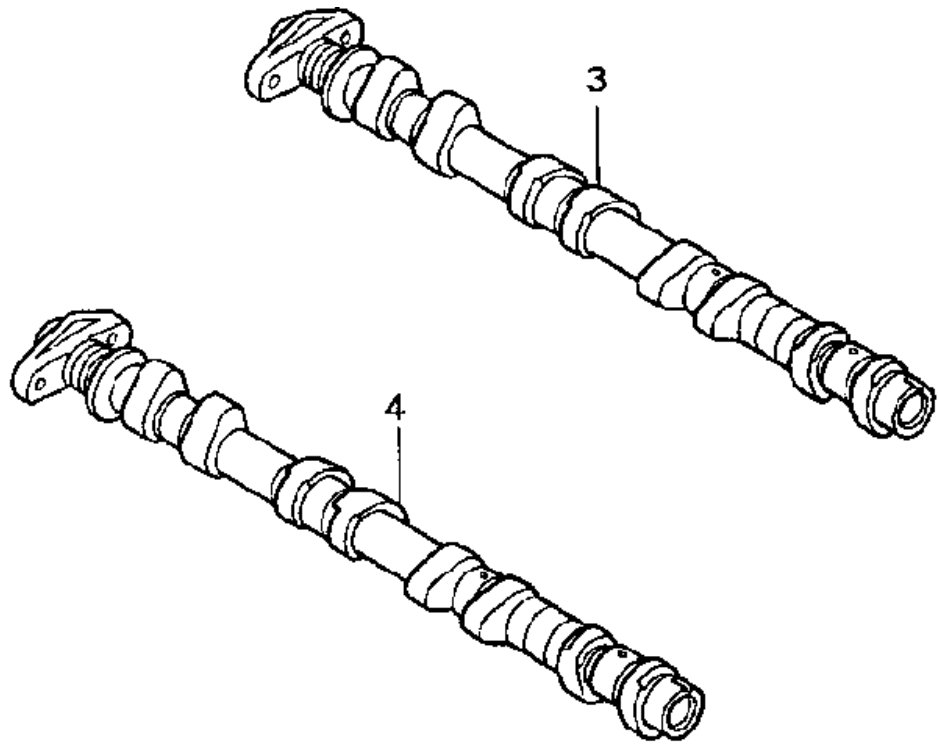

1998 HONDA CBR900RR - CARBURETOR ASSY

CLICK BELOW FOR MORE INFO		
No.	Part No.	Description
1	15772-292-010	CLIP, BREATHER TUBE
2	16017-MAS-600	LEVER SET, STARTER
3	16024-KAZ-000	JOINT
4	16024-MZ2-E00	JOINT SET
5	16026-MZ2-E00	JOINT SET
6	16038-MAS-600	JOINT SET, FUEL
7	16039-MZ1-790	GASKET SET C
8	16040-MZ1-790	GASKET B SET
9	16050-KM4-004	SPRING
10	16053-MA6-003	SPRING
11	16081-KAZ-000	SCREW-WASHER
12	16083-MAT-000	BOLT
13	16084-MAL-E00	BOLT
14	16085-MV4-000	WASHER, PLAIN
15	16100-MAS-L00	CARBURETOR (VP8DA A)
16	16101-MAS-L00	CARBURETOR ASSY. 1
17	16102-MAS-L00	CARBURETOR ASSY. 2
18	16103-MAS-L00	CARBURETOR ASSY. 3
19	16104-MAS-L00	CARBURETOR ASSY. 4
20	16119-MAS-E00	PLATE, STAY
21	16163-GHB-610	CLIP, TUBE (B6.5)
22	16172-MV9-670	COLLAR
23	16173-KAZ-000	COLLAR SET

24	16178-MAS-600	PIN, DOWEL (7.9X20)
25	16180-MM5-601	T-JOINT
26	16180-MW0-750	JOINT
27	16195-MV9-670	TUBE
28	16197-MAS-780	TUBE
29	16198-MW0-750	TUBE
30	16198-MW0-670	TUBE
31	16199-MW0-600	TUBE
32	16199-MW0-750	TUBE
33	16202-657-300	COLLAR
34	17193-MT2-000	T-JOINT
35	17300-MB4-851	VALVE ASSY.
36	17305-MJ4-771	RUBBER, SETTING
37	17366-MJ0-000	CLIP B, TUBE
38	17724-102-700	CLIP, SUB-TANK HOSE
39	94050-05000	NUT, FLANGE (5MM)
40	94050-06000	NUT, FLANGE (6MM)
41	95002-02079	CLIP, TUBE (B17)
42	95002-02089	CLIP, TUBE (B18)
43	95002-02139	CLIP, TUBE (B12.5)
44	95005-35008-10M	BULK HOSE (3.5X8000)
45	95005-35008-10M	BULK HOSE (3.5X8000)
46	95005-45001-20M	BULK HOSE (4.5X1000)
47	95005-45001-20M	BULK HOSE (4.5X1000)