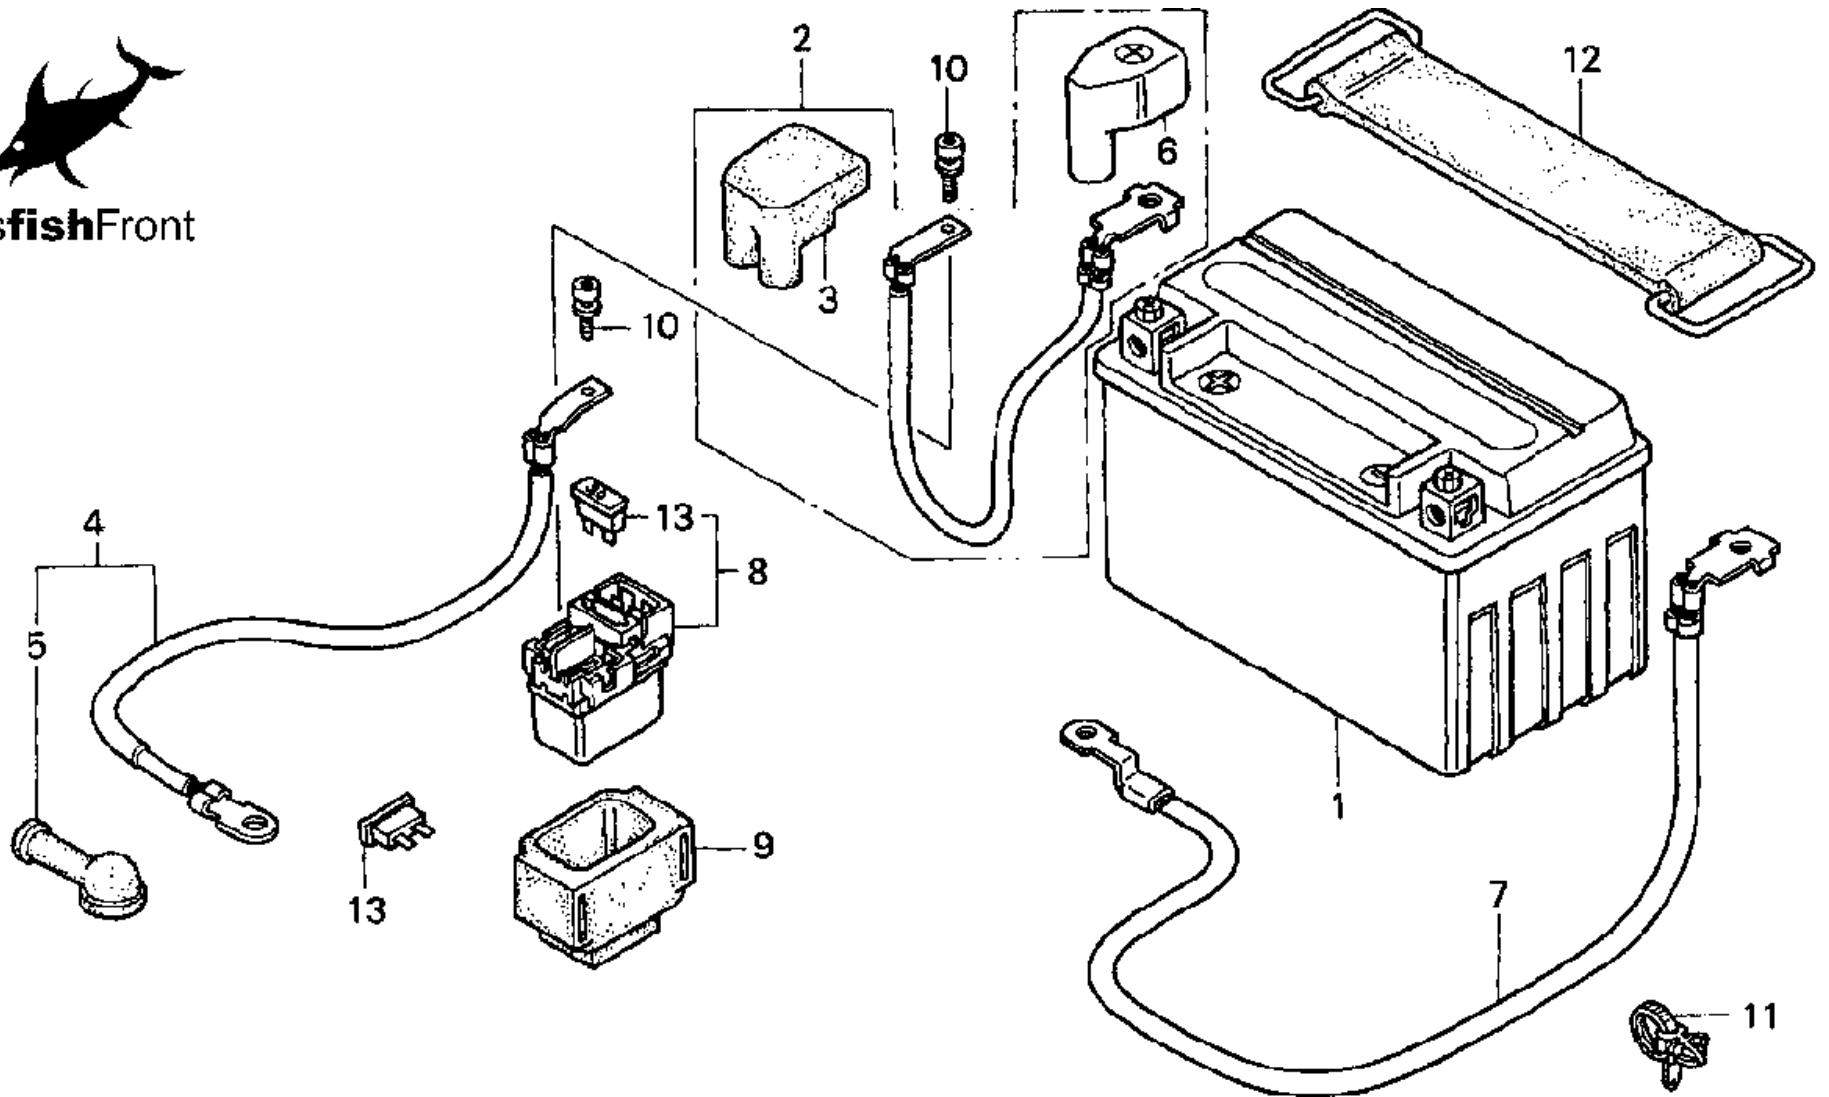

1998 HONDA CBR900RR

CABLE SWITCH

CLICK BELOW FOR MORE INFO

No.	Part No.	Description
1	17910-MAS-000	CABLE A, THROTTLE
2	17920-MW0-000	CABLE B, THROTTLE
3	17950-MAS-E00	CABLE COMP., CHOKE
4	17951-MV4-000	STAY, CHOKE CABLE
5	22870-MAS-E00	CABLE COMP., CLUTCH
6	35013-MAS-730	SWITCH, STARTER KILL
7	35020-MAS-670	SWITCH, TURN SIGNAL
8	35330-413-003	SWITCH, FR. LEVER
9	45517-166-006	HOLDER
10	53140-KY6-000	GRIP COMP., R.
11	53165-KT8-710	GRIP, R. HANDLE
12	53166-KT8-710	GRIP, L. HANDLE
13	53172-KT8-710	BRACKET, HANDLEBAR
14	53178-KV3-000	LEVER, L. HANDLEBAR
15	53192-268-000	BOLT, CABLE ADJ.
16	90113-438-000	BOLT, L.
17	90321-MA6-750	NUT, FIXING
20	93500-05020-0A	SCREW, PAN (5X20)
21	93892-05020-07	SCREW-WASHER (5X20)
22	93892-05025-07	SCREW-WASHER (5X25)
23	94001-06200-0S	NUT, HEX. (6MM)
24	96001-06022-07	BOLT, FLANGE (6X22)