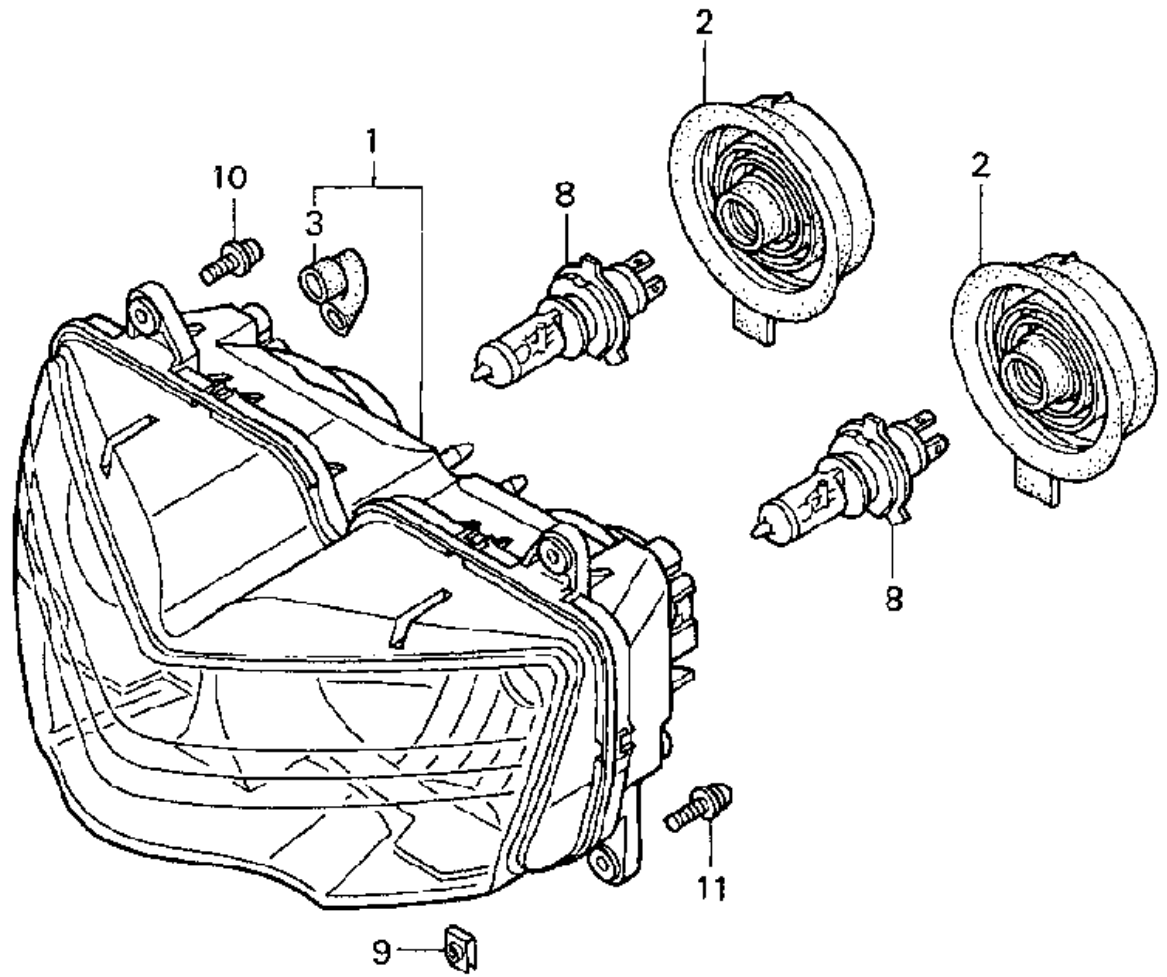

1998 HONDA CBR900RR

HEADLIGHT

CLICK BELOW FOR MORE INFO

No.	Part No.	Description
1	33102-MAS-U01	UNIT, HEADLIGHT
2	33112-MM5-601	COVER, RUBBER
3	33113-MAT-611	PIPE, CLIP
4	33180-MAS-G01	LIGHT, POSITION
5	33181-GBL-711	LENS, POSITION LIGHT
6	33181-MBB-000	RUBBER
7	33301-SA0-741	BULB (12V5W)
8	34901-MS2-671	BULB (12V 45/45W)
9	61306-167-000	NUT
10	93894-05018-07	SCREW-WASHER (5X18)
11	93894-05025-07	SCREW-WASHER (5X25)
12	93901-24310	SCREW, TAP (4X12)
13	93903-24110	SCREW, TAPPING (4X8)
14	94103-04800	WASHER, PLAIN (4MM)