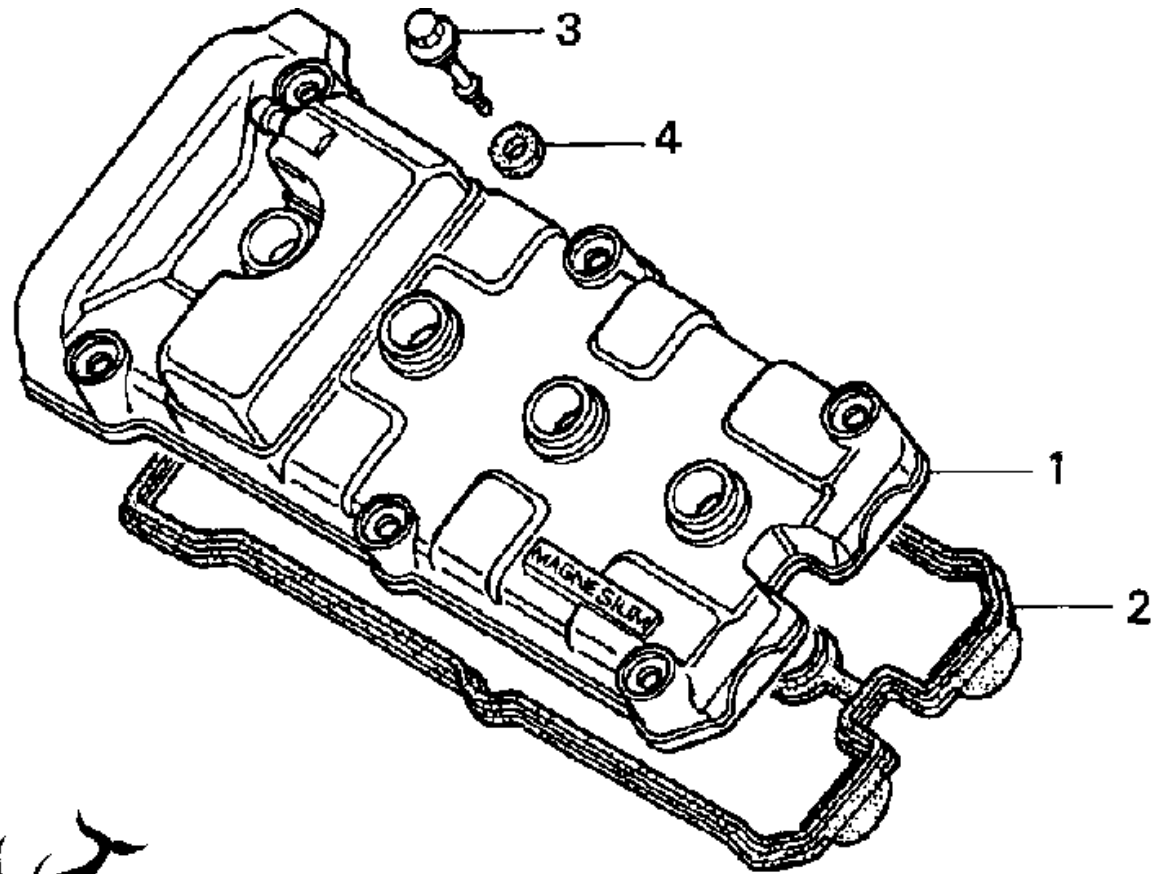

partsfishFront

1998 HONDA CBR900RR

EVAP CANISTER

CLICK BELOW FOR MORE INFO

No.	Part No.	Description
1	17303-MJ1-790	JOINT, THREE-WAY
2	17410-MW0-752	CANISTER COMP.
3	17411-MW0-750	STAY, CANISTER
4	17440-KAF-750	VALVE, PURGE CONTROL
5	17441-MW0-750	TUBE A
6	17443-MAS-780	TUBE
7	17451-ME5-760	RUBBER
8	61104-428-000	COLLAR, FR. FENDER
9	84703-425-000	RUBBER
10	95005-35008-10M	BULK HOSE (3.5X8000)
11	95005-35008-10M	BULK HOSE (3.5X8000)
12	95005-80120-24	TUBE (8X120)
13	96300-06016-00	BOLT, FLANGE (6X16)
14	96300-06022-00	BOLT, FLANGE (6X22)