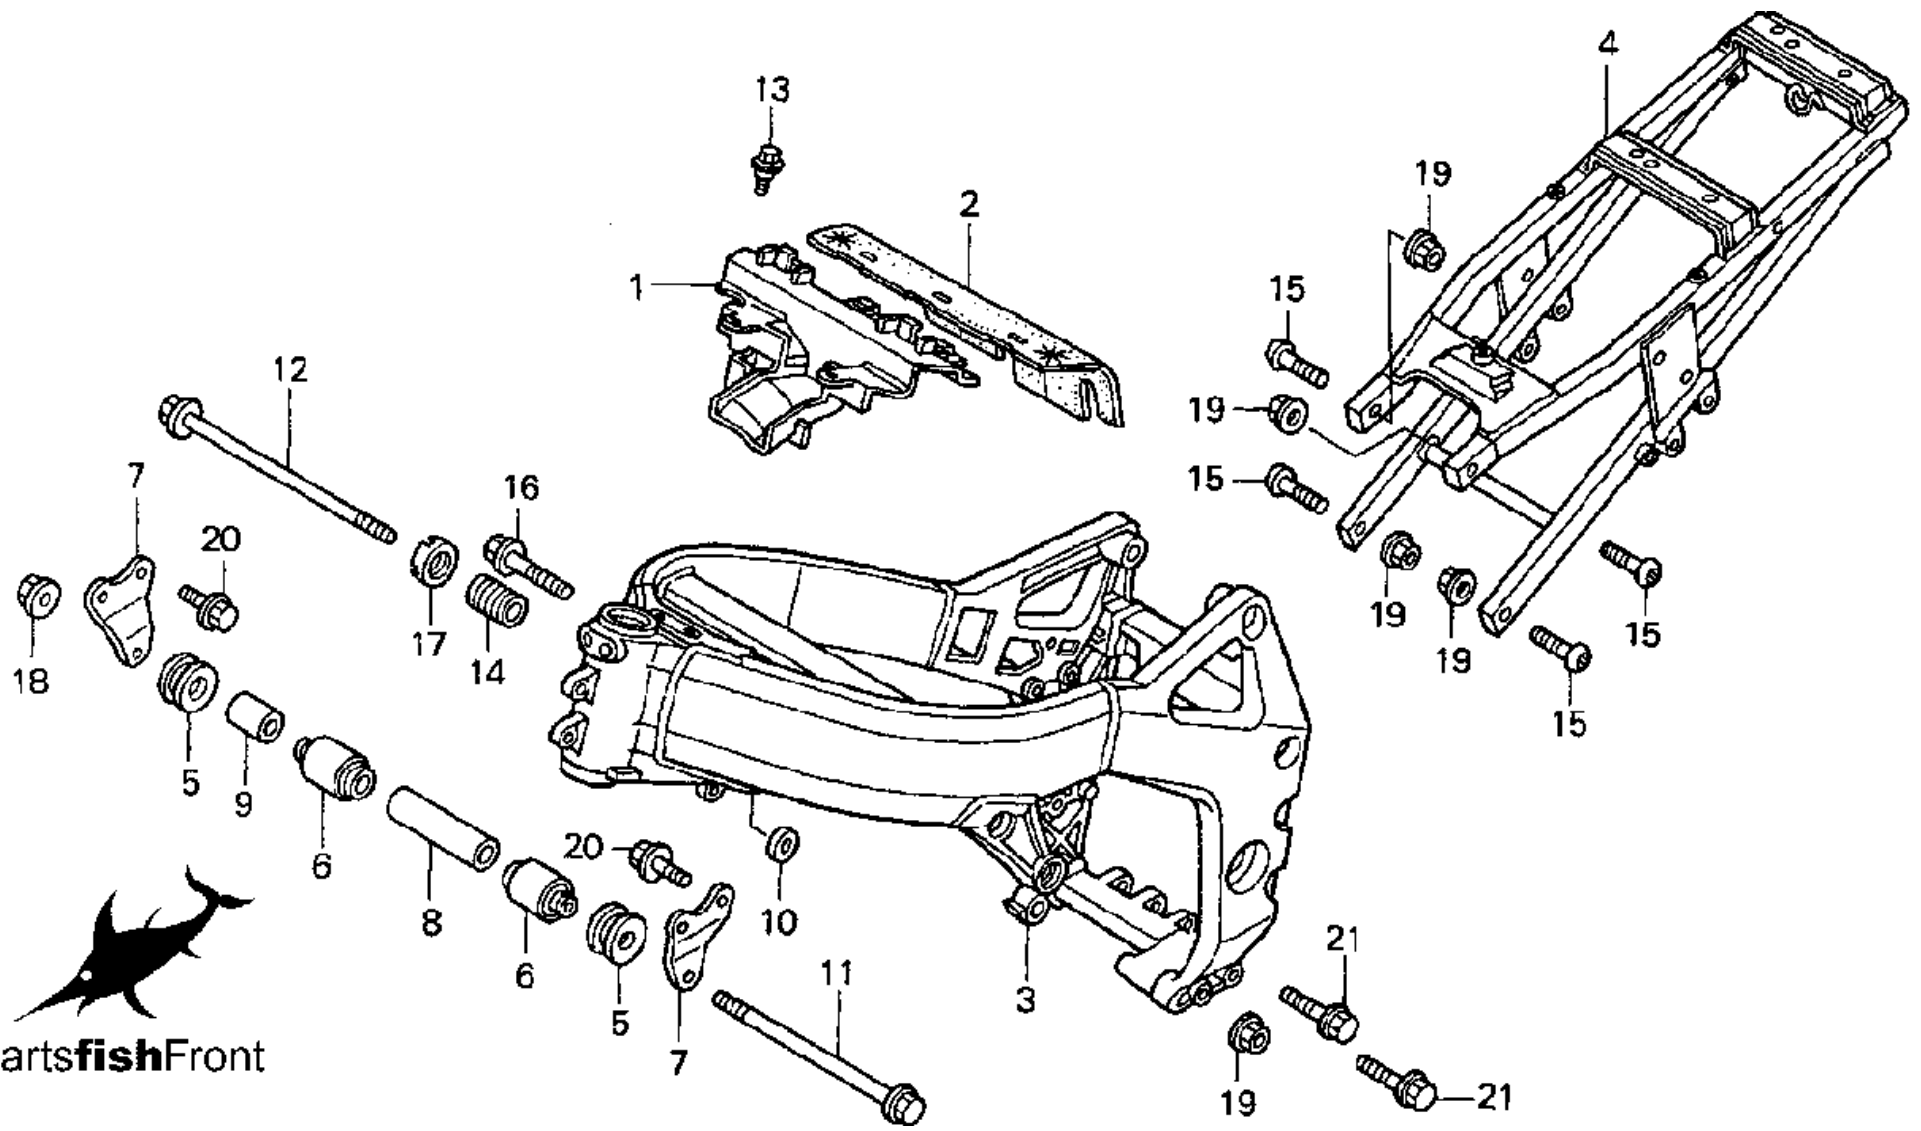

partsfishFront

1998 HONDA CBR900RR

FRONT BRAKE CALIPER

CLICK BELOW FOR MORE INFO

No.	Part No.	Description
1	06451-961-405	SEAL SET, PISTON
2	06451-MA7-405	SEAL SET, PISTON
3	06455-MAS-E01	PAD SET, FR.
4	43352-568-003	SCREW, BLEEDER
5	43353-461-771	CAP, BLEEDER
6	45103-MR7-006	SEAL, JOINT
7	45106-MAS-E01	SPRING COMP., PAD
8	45107-MAS-E01	PISTON A
9	45117-MAS-E01	PISTON B
10	45150-MAS-E01	CALIPER SUB-ASSY.
11	45215-MAS-E01	PIN, HANGER
12	45250-MAS-E01	CALIPER SUB-ASSY.
13	90107-MAS-E01	BOLT, TORX (8X35)
14	90108-MAS-E01	BOLT, TORX (8X40)
15	90131-GAA-000	BOLT, FLANGE (8X25)