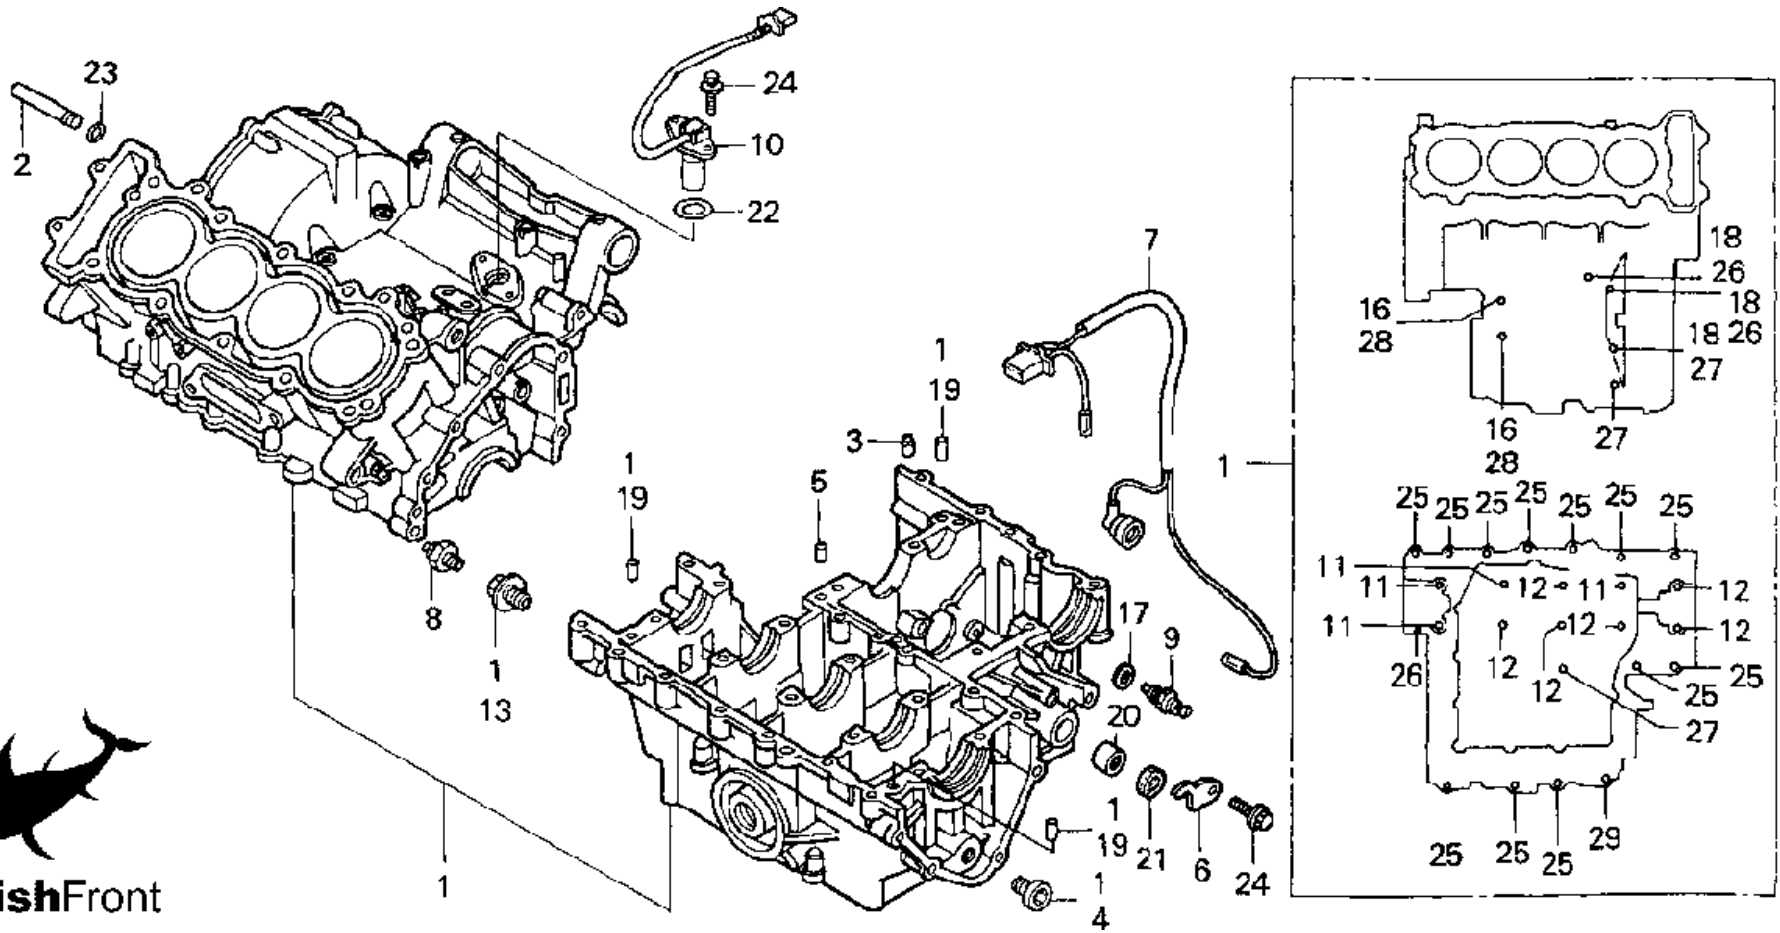

1998 HONDA CBR900RR
CRANKSHAFT PISTON RINGS

CLICK BELOW FOR MORE INFO

No.	Part No.	Description
2	13031-MAS-305	RING SET, PISTON
3	13101-MAS-E00	PISTON (STD)
4	13111-MAS-000	PIN, PISTON
5	13210-MAS-000	ROD, CONNECTING
6	13213-ML7-020	BOLT, CONNECTING ROD
7	13218-MAS-003	BEARING E, CONN ROD
8	13215-ML7-000	NUT, CONNECTING ROD
9	13300-MAS-000	CRANKSHAFT COMP.
10	13302-MAS-000	COLLAR
11	13303-MAS-000	GEAR, PRIMARY SUB
12	13304-MAS-000	SPRING
13	13306-MAS-000	SPRING
14	13313-MW0-003	BEARING A
15	14312-MAT-000	SPROCKET, TIMING
16	90601-MAS-000	CIRCLIP (OUTER) (42)
17	90741-413-000	KEY (25X14)
18	91021-MV9-671	BEARING, NEEDLE
19	94302-07120	PIN, DOWEL (7X12)
20	94601-17000	CLIP (17MM)