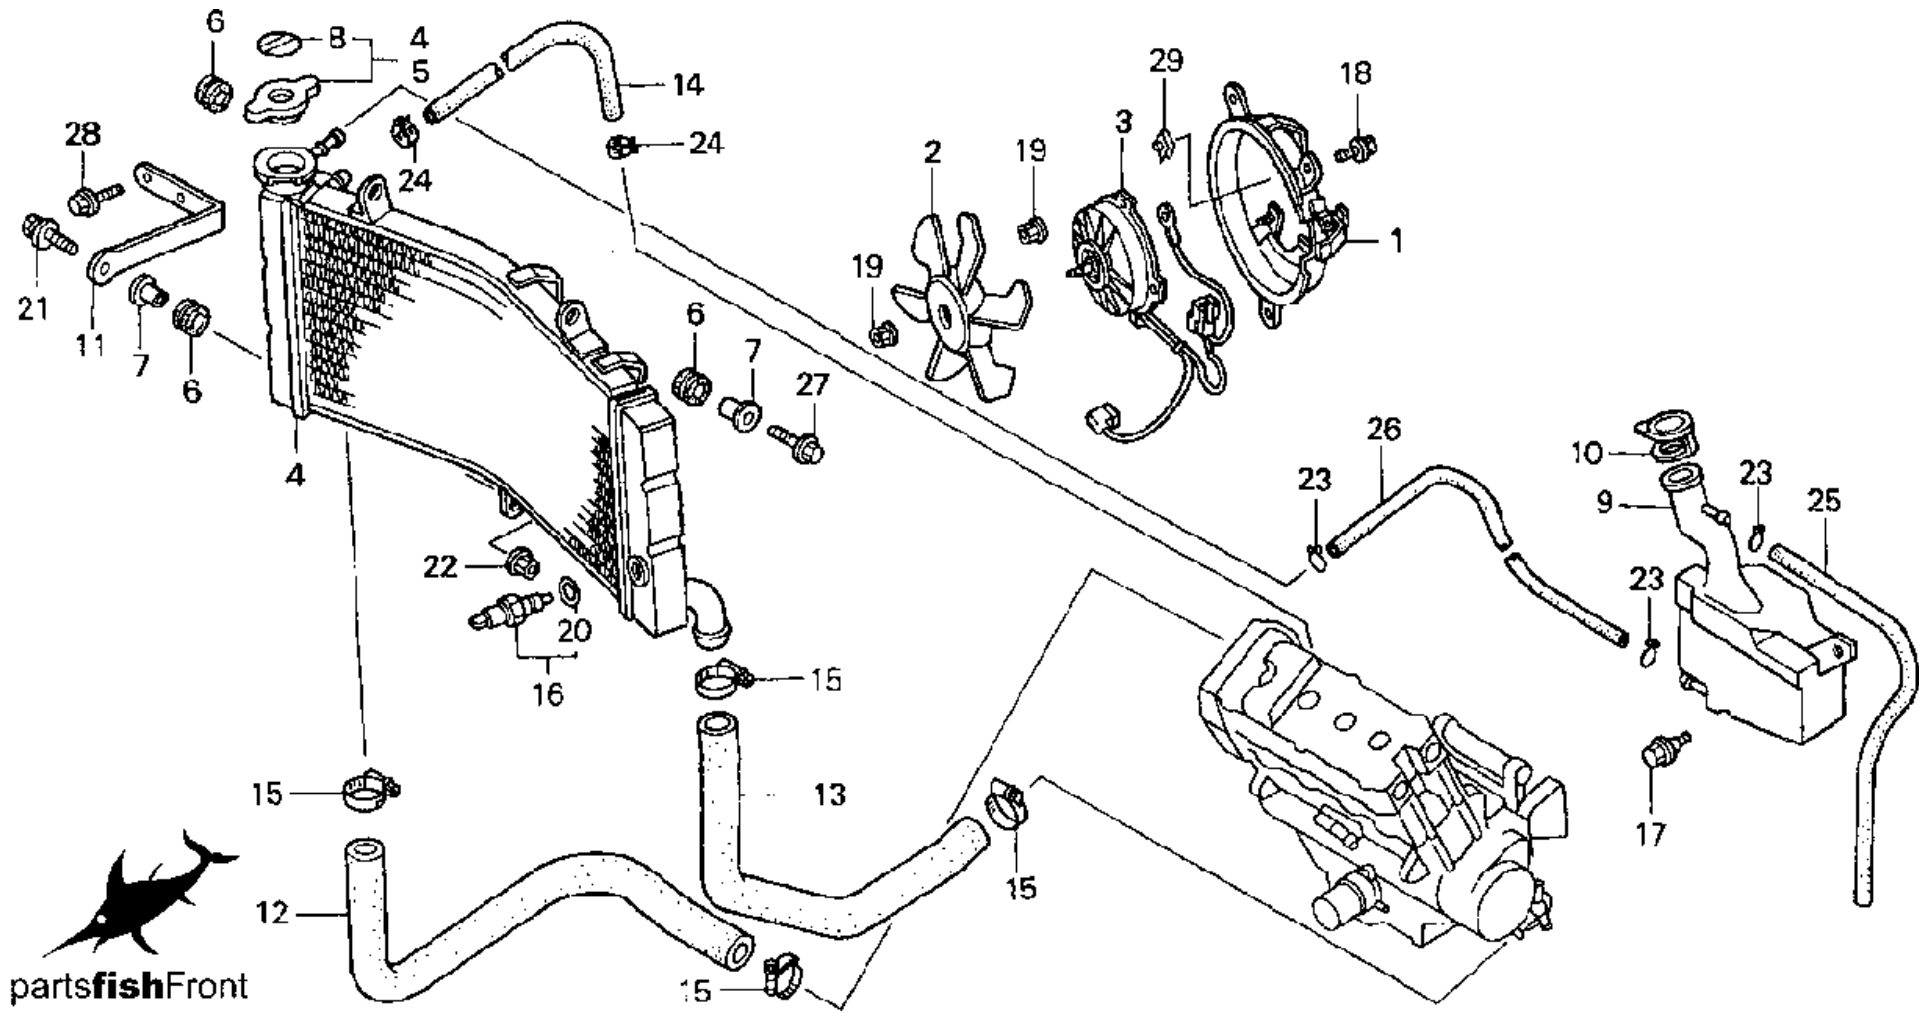

1998 HONDA CBR900RR - RADIATOR

CLICK BELOW FOR MORE INFO		
No.	Part No.	Description
1	19015-MAS-L01	SHROUD COMP.
2	19020-MG8-003	FAN COMP., COOLING
3	19030-MAS-E02	MOTOR ASSY., FAN
4	19040-MAS-E01	RADIATOR SET
5	19045-GBF-700	CAP COMP., RADIATOR
6	19051-KA3-830	RUBBER
7	19052-MN8-000	RUBBER
8	19055-MV9-881	SEAL, RADIATOR CAP
9	19101-MW0-000	TK, RADIATOR RESERVE
10	19104-MB0-700	CAP, RESERVE TANK
11	19113-MAS-000	STAY, RADIATOR
12	19501-MAS-E00	HOSE, RADIATOR
13	19505-MAS-E00	HOSE, RADIATOR

14	19511-MAS-000	TUBE, WATER
15	19516-GAG-003	CLAMP (30-37MM)
16	37760-MT2-003	SWITCH, THERMOSTAT
17	90111-162-000	BOLT, FLANGE (6MM)
18	90120-KCR-003	BOLT-WASHER (6X16)
19	90315-MK3-003	NUT, SERRATE (5MM)
20	91307-611-000	O-RING (13.5X1.4)
21	93404-06028-00	BOLT-WASHER (6X28)
22	94050-06000	NUT, FLANGE (6MM)
23	95002-02100	CLIP, TUBE (B10)
24	95002-41250-08	CLIP, TUBE (D12.5)
25	95005-55003-20M	BULK HOSE (5.5X3000)
26	95005-55003-20M	BULK HOSE (5.5X3000)
27	96001-06025-07	BOLT, FLANGE (6X25)
28	96300-06016-00	BOLT, FLANGE (6X16)