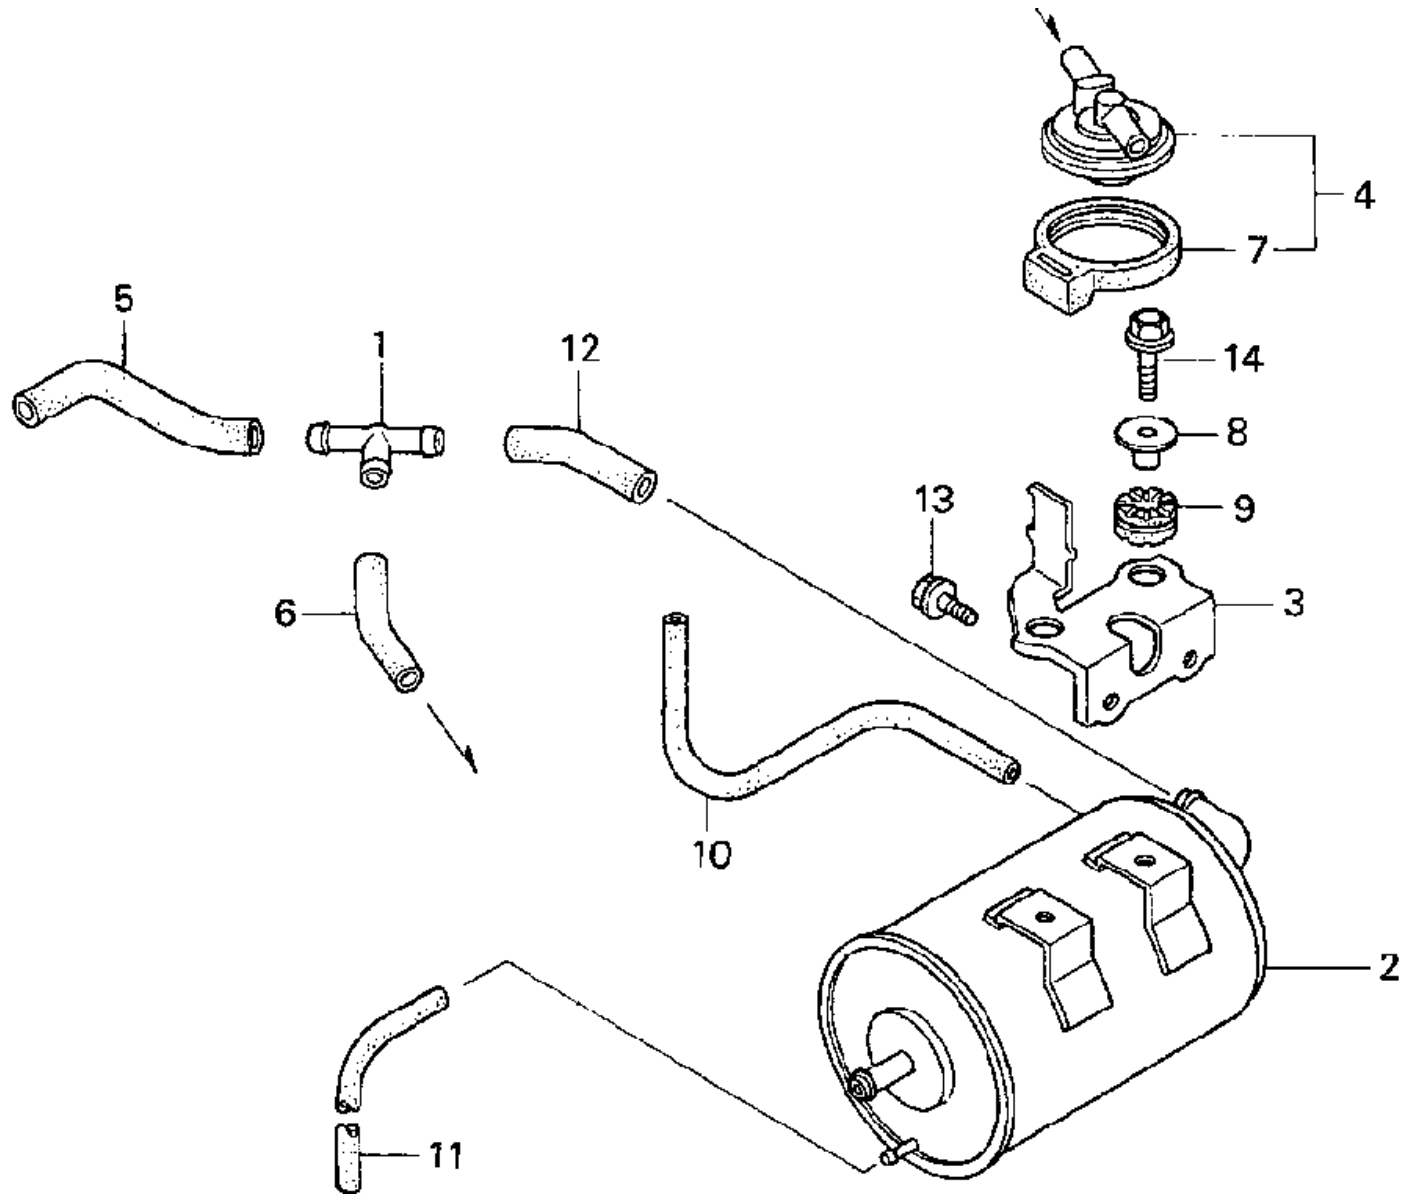

1998 HONDA CBR900RR

FRAME

CLICK BELOW FOR MORE INFO

No.	Part No.	Description
1	19125-MAS-000	GUARD A, HEAT
2	19126-MAS-000	GUARD B, HEAT
3	50100-MAS-L00	FRAME COMP.
4	50200-MAS-E00	RAIL COMP., SEAT
5	50203-MW0-000	RUBBER C, MOUNTING
6	50205-MAH-000	RUBBER, MOUNTING E
7	50355-MAS-E00	PLATE, ENGINE HANGER
8	50356-MW0-000	COLLAR, ENG HGR CTR
9	50357-MW0-000	COLLAR, RR. ENG HGR
10	50358-MW0-000	COLLAR, FR. ENG HGR
11	90104-MAS-E00	BOLT (10X278)
12	90105-MW0-000	BOLT (10X285)
13	90106-MM9-000	BOLT, FR.
14	90125-MR8-000	BOLT, RR. (UPPER)
15	90152-MW0-000	BOLT, SOCKET (10X42)
16	90180-SF4-010	BOLT, FLANGE (10X47)
17	90310-MR7-000	NUT, LOCK (22X2.0)
18	90373-SP0-000	NUT, FLANGE (10MM)
19	94050-10000	NUT, FLANGE (10MM)
20	96300-08025-00	BOLT, FLANGE (8X25)
21	96300-10040-00	BOLT, FLANGE (10X40)