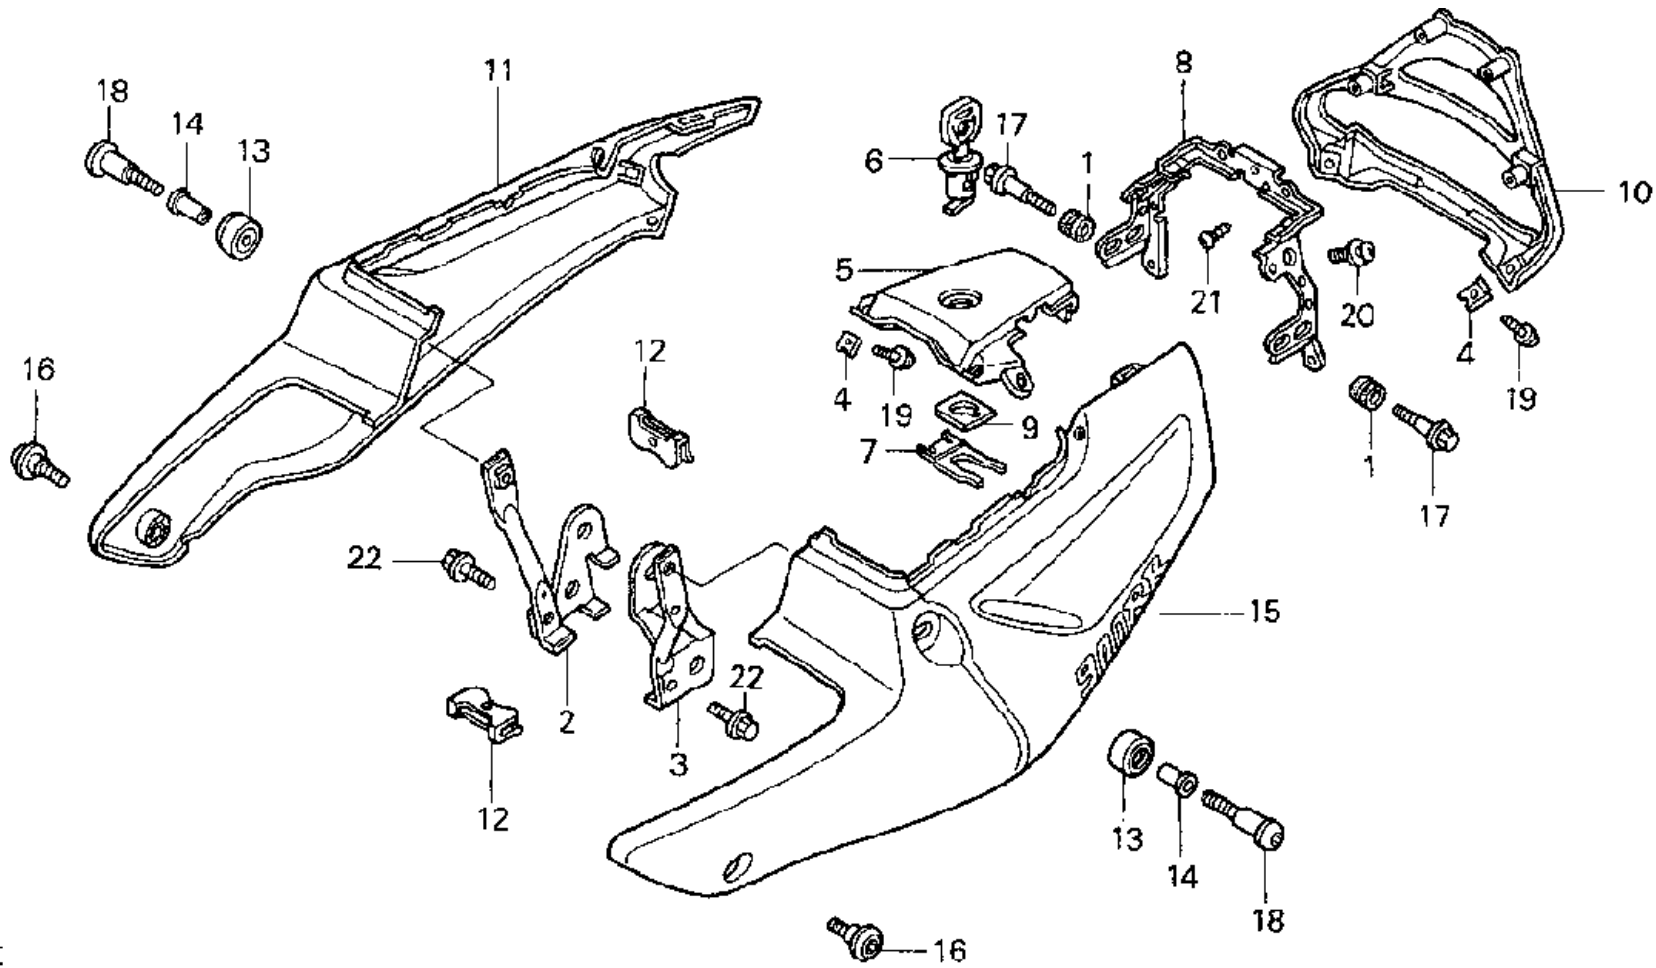

1998 HONDA CBR900RR - SIDE COVER

CLICK BELOW FOR MORE INFO		
No.	Part No.	Description
1	18320-196-000	RUBBER A, PROTECTOR
2	50201-MAE-000	STAY, R. SIDE COVER
3	50202-MAE-000	STAY, L. SIDE COVER
4	64527-ML7-000	NUT, CLIP (4MM)
5	77210-MAS-E00ZB	COWL, RR. SEAT *NH1*
5	77210-MAS-E00ZC	COWL, RR. ST *R158P*
5	77210-MAS-E00ZD	COWL, RR. ST *Y124P*
6	77225-MAS-E01	LOCK ASSY., SEAT
7	77226-KY2-700	SPRING
8	77234-MAS-000	STAY, TAILLIGHT
9	77236-GZ5-000	WASHER, SEAT LOCK
10	77250-MAS-E00ZB	CVR *NH1* (TYPE1)
11	83600-MAS-A00ZA	CVR *NH1* (TYPE1)

11	83600-MAS-L00ZB	CVR *R158P* (TYPE2)
11	83600-MAS-L00ZC	CVR *Y124P* (TYPE3)
12	83636-KY1-000	CLIP
13	83641-KY2-700	SPACER
14	83642-KY2-700	COLLAR
15	83700-MAS-A00ZA	CVR *NH1* (TYPE1)
15	83700-MAS-L00ZB	CVR *R158P* (TYPE2)
15	83700-MAS-L00ZC	CVR *Y124P* (TYPE3)
16	90112-MT4-000	BOLT, COWL SETTING
17	90113-GJ2-000	BOLT, FLANGE (6X22)
18	90116-KY2-700	BOLT
19	93891-04012-07	SCREW-WASHER (4X12)
20	93894-04012-00	SCREW-WASHER (4X12)
21	93903-44220	SCREW, TAP (4X10)
22	96300-06016-00	BOLT, FLANGE (6X16)