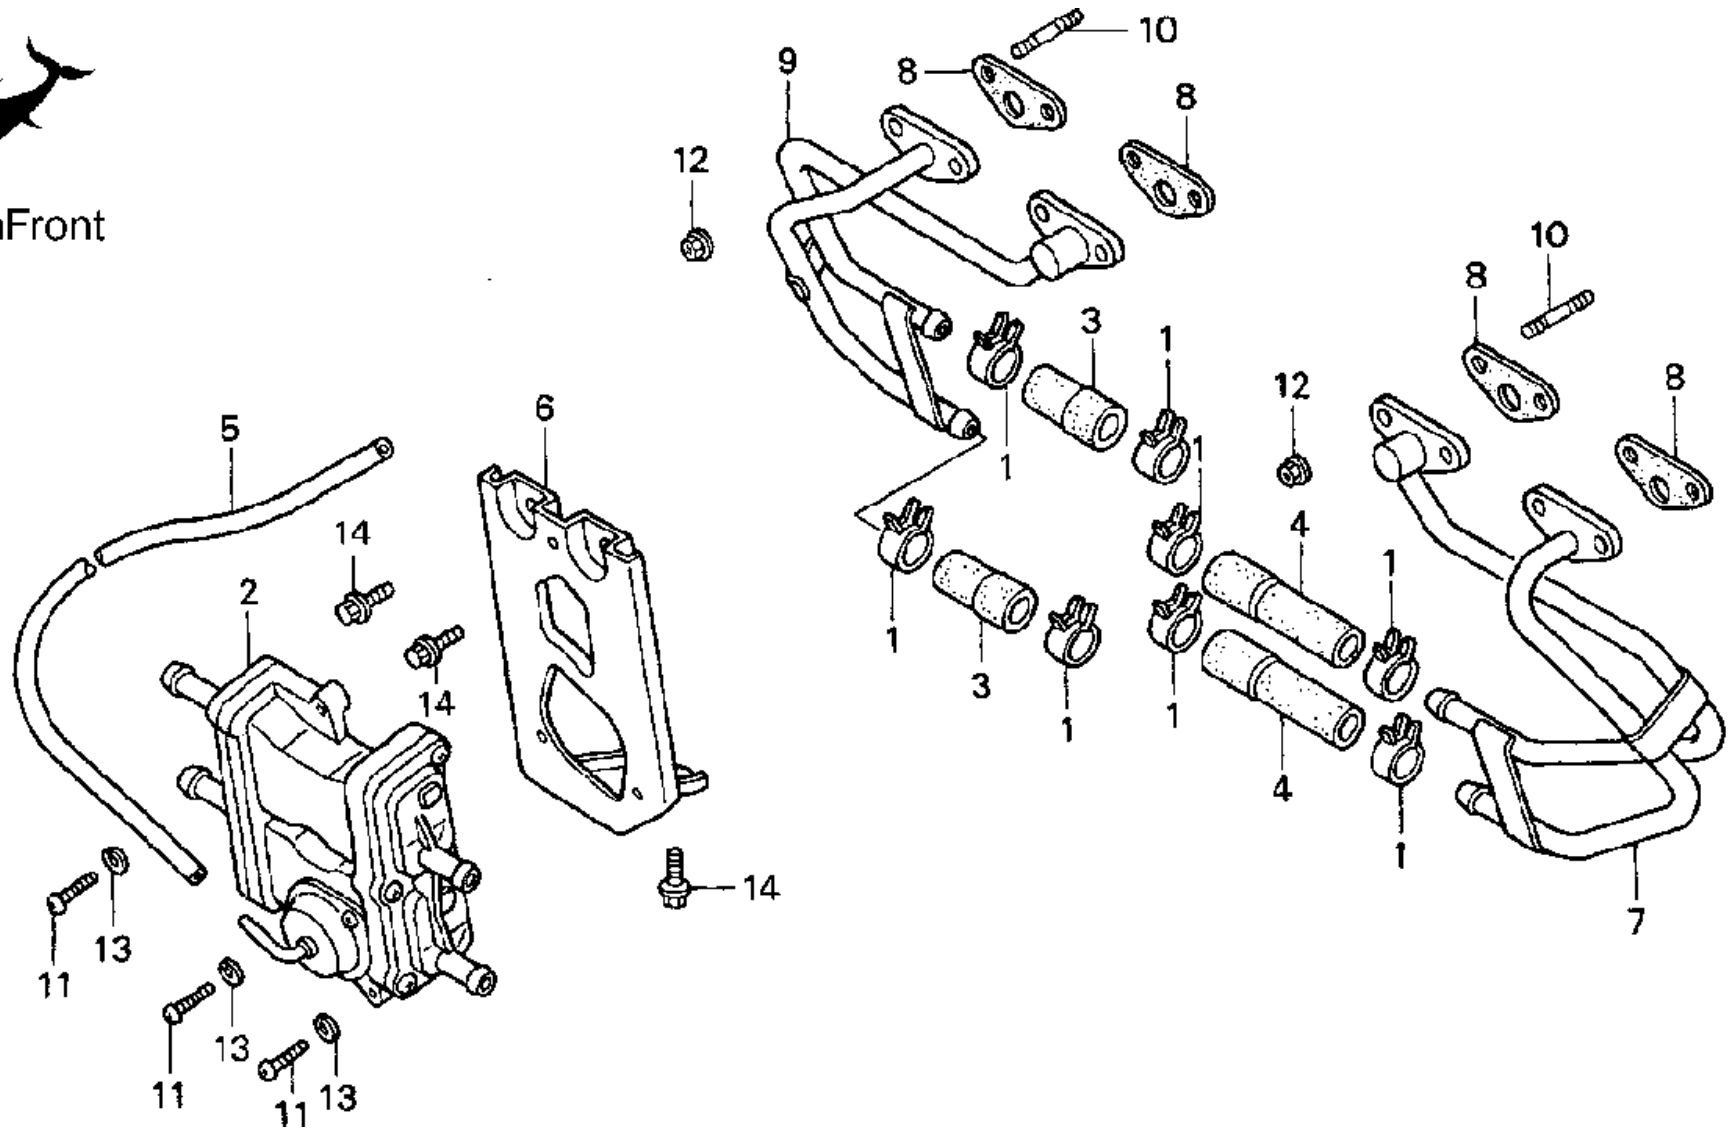

1998 HONDA 900RR

PARTS INFO & DRAWINGS

1998 HONDA CBR900RR

AIR CLEANER

CLICK BELOW FOR MORE INFO

No.	Part No.	Description
1	17210-MW0-000	ELEMENT, AIR CLEANER
2	17221-MW0-750	HOUSING, AIR CLEANER
3	17222-MW0-300	SEAL, A/CLNR HSG
4	17231-MW0-000	COVER, A/CLNR HSG
5	17235-MW0-000	DUCT, A/CLNR (INNER)
6	17251-KT8-000	CASE, SUB A/CLNR
7	17251-MW0-000	DUCT
8	17253-MW0-300	TUBE
9	17254-KAZ-000	FILTER, SUB A/CLNR
10	17255-MN1-670	BAND
11	17256-MM4-000	COVER, SUB A/CLNR
12	17369-KB4-670	CLIP, BREATHER TUBE
13	17460-MW0-750	HOSE, AIR SUCTION
14	17551-MW0-000	TUBE, BREATHER
15	80101-165-000	RUBBER, RR.
16	84706-163-670	COLLAR
17	90004-GHB-620	BOLT, FLANGE (6X14)
18	90522-028-000	WASHER
19	90646-657-000	CLIP (16MM)
20	93500-04025-0G	SCREW, PAN (4X25)
21	93891-05016-07	SCREW-WASHER (5X16)
22	93913-24220	SCREW, TAP (4X12)
23	96300-06018-00	BOLT, FLANGE (6X18)

1998 HONDA CBR900RR

AIR SUCTION VALVE

CLICK BELOW FOR MORE INFO

No.	Part No.	Description
1	16968-MC7-000	CLIP B, FUEL HOSE
2	18600-MW0-751	VALVE, AIR SUCTION
3	18614-MW0-750	TUBE, AIR PIPE
4	18616-MT3-730	HOSE
5	18617-MW0-750	TUBE, CONTROL
6	18625-MW0-750	BRACKET COMP.
7	18640-MAS-L00	PIPE COMP., L. AIR
8	18647-MW0-750	GASKET
9	18650-MAS-L00	PIPE COMP., R. AIR
10	90033-MV9-770	BOLT, STUD (6X18)
11	93500-05018-0A	SCREW, PAN (5X18)
12	94050-06020	NUT, FLANGE (6MM)
13	94111-05000	WASHER, SPRING (5MM)
14	95701-06014-00	BOLT, FLANGE (6X14)

1998 HONDA CBR900RR
ALTERNATOR COVER

CLICK BELOW FOR MORE INFO

No.	Part No.	Description
1	11321-MAS-000	COVER, ALTERNATOR
2	11392-MV9-670	GASKET
3	90005-GHB-680	BOLT, FLANGE (6X28)
4	94301-10160	PIN, DOWEL (10X16)