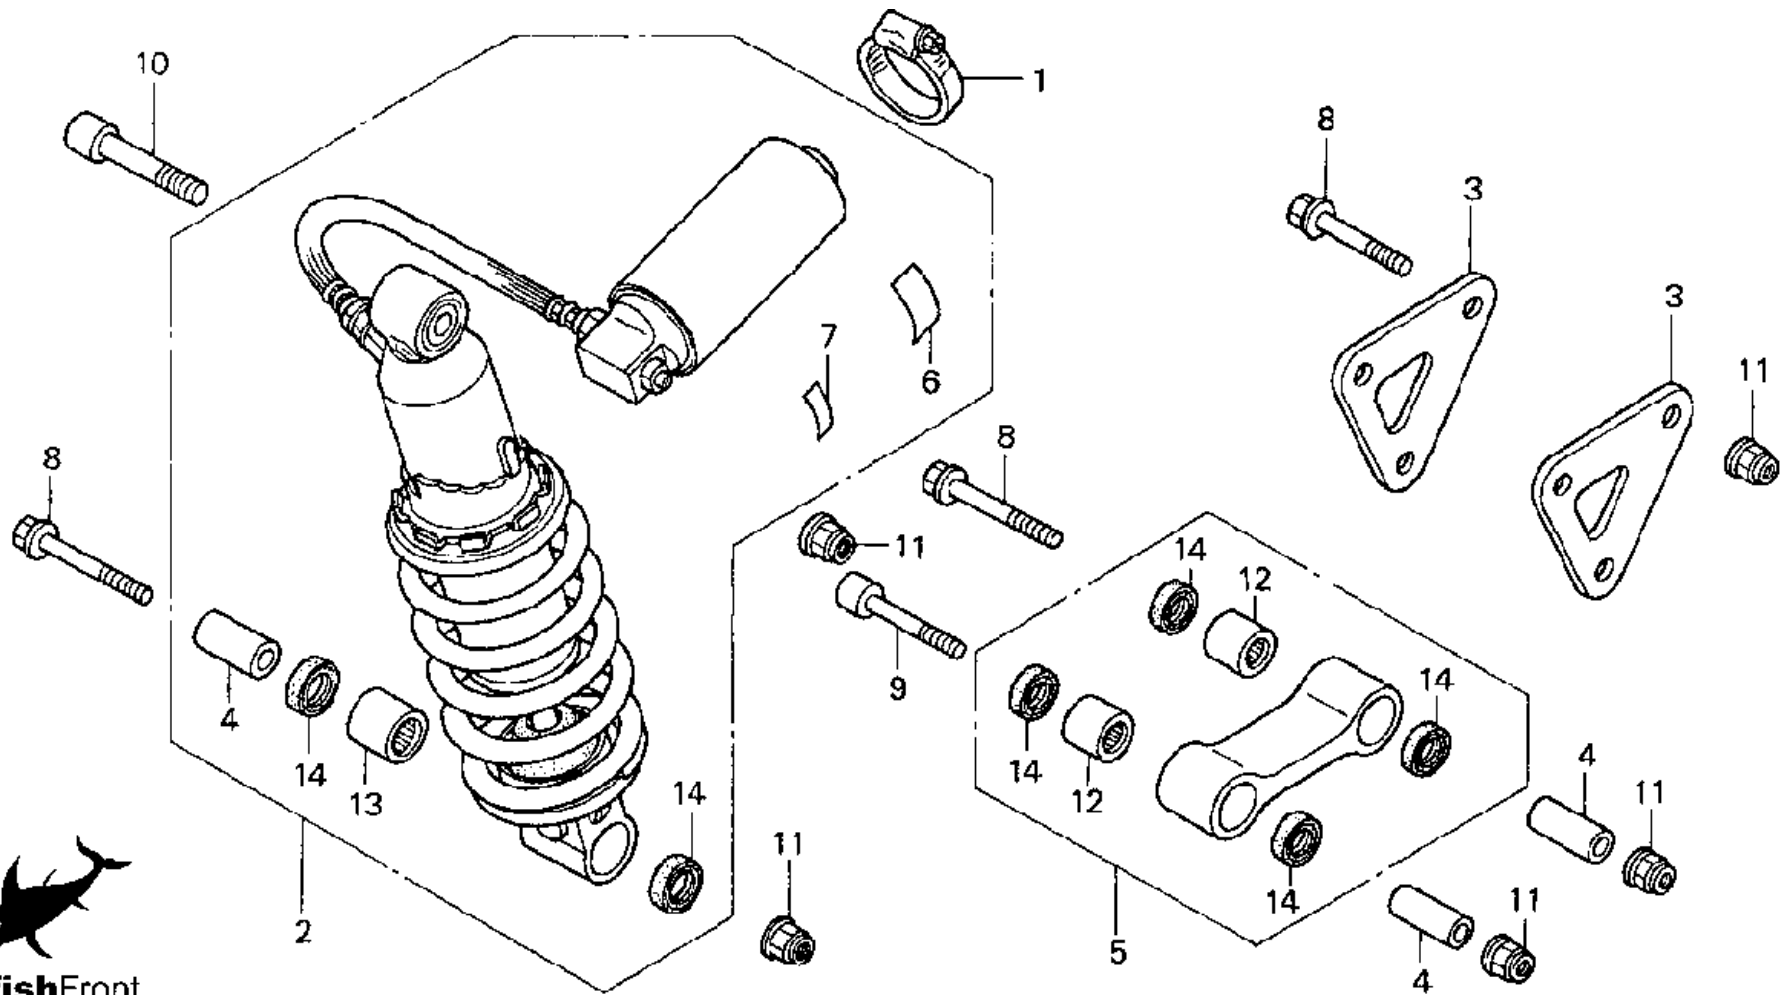

1998 HONDA CBR900RR

REAR SHOCK ABSORBER

CLICK BELOW FOR MORE INFO

No.	Part No.	Description
1	50252-MW0-000	BAND, SUB-TANK
2	52400-MAS-E01ZA	S/ABS, RR. *R134*
3	52461-MAS-E00	PLATE, RR.
4	52463-MAL-G00	COLLAR
5	52475-MAS-E00	ROD SUB-ASSY.
6	87516-KV6-610	LABEL, RR. DAMPER
7	87519-KV3-841	LABEL
8	90101-MBB-000	BOLT, FLANGE (10X62)
9	90110-KY6-000	BOLT, SOCKET (10X66)
10	90110-ML7-000	BOLT, SOCKET (10X55)
11	90304-GE8-003	NUT, U (10MM)
12	91071-KV3-005	BEARING, NEEDLE
13	91072-KT7-003	BEARING (17X24X20)
14	91262-KV3-831	DUST SEAL (17X24X5)