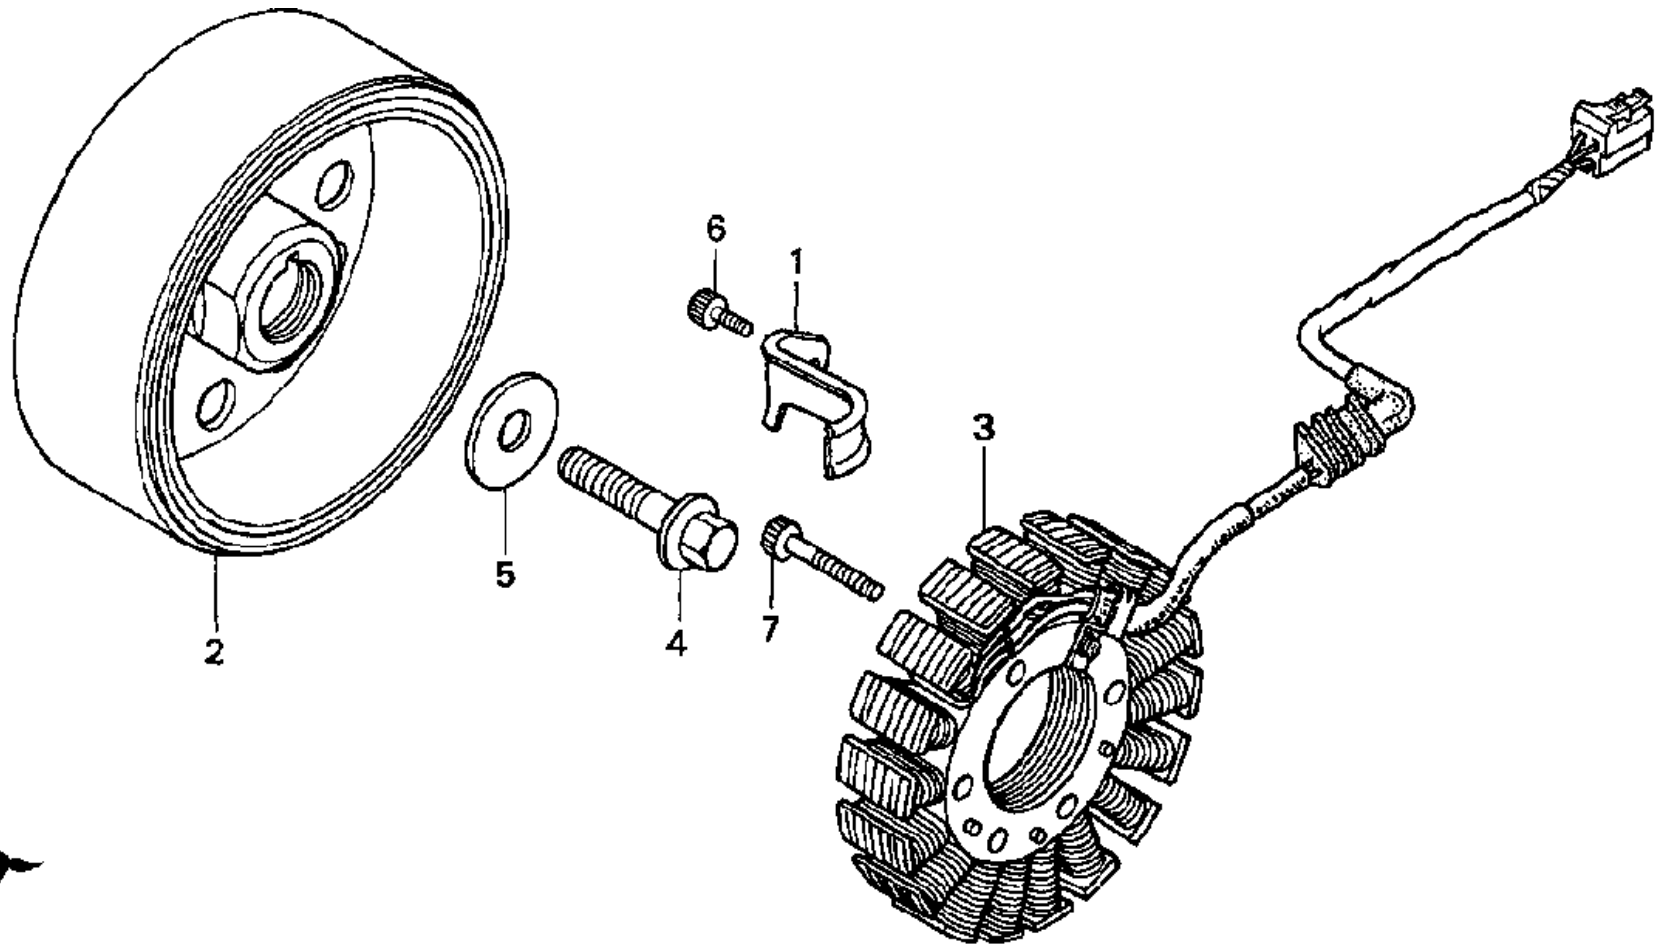

1998 HONDA CBR900RR
ALTERNATOR COVER

CLICK BELOW FOR MORE INFO

No.	Part No.	Description
1	11321-MAS-000	COVER, ALTERNATOR
2	11392-MV9-670	GASKET
3	90005-GHB-680	BOLT, FLANGE (6X28)
4	94301-10160	PIN, DOWEL (10X16)